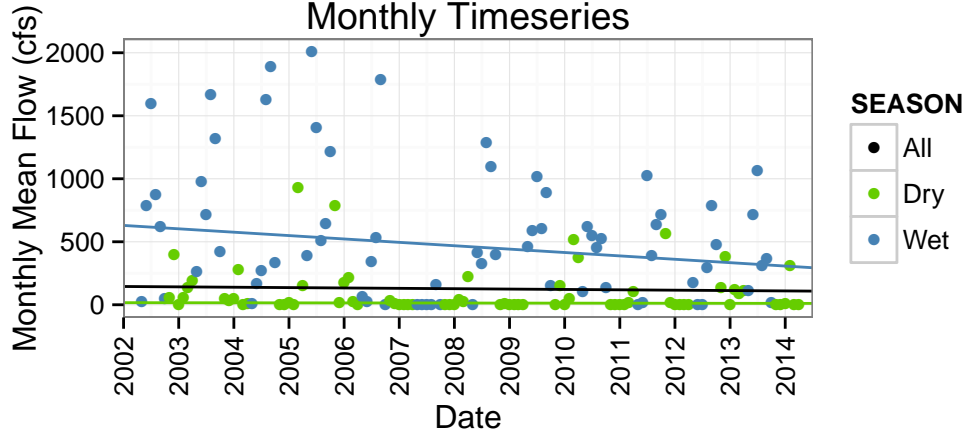

Flow Site: S8

Monthly Timeseries

Annual Timeseries