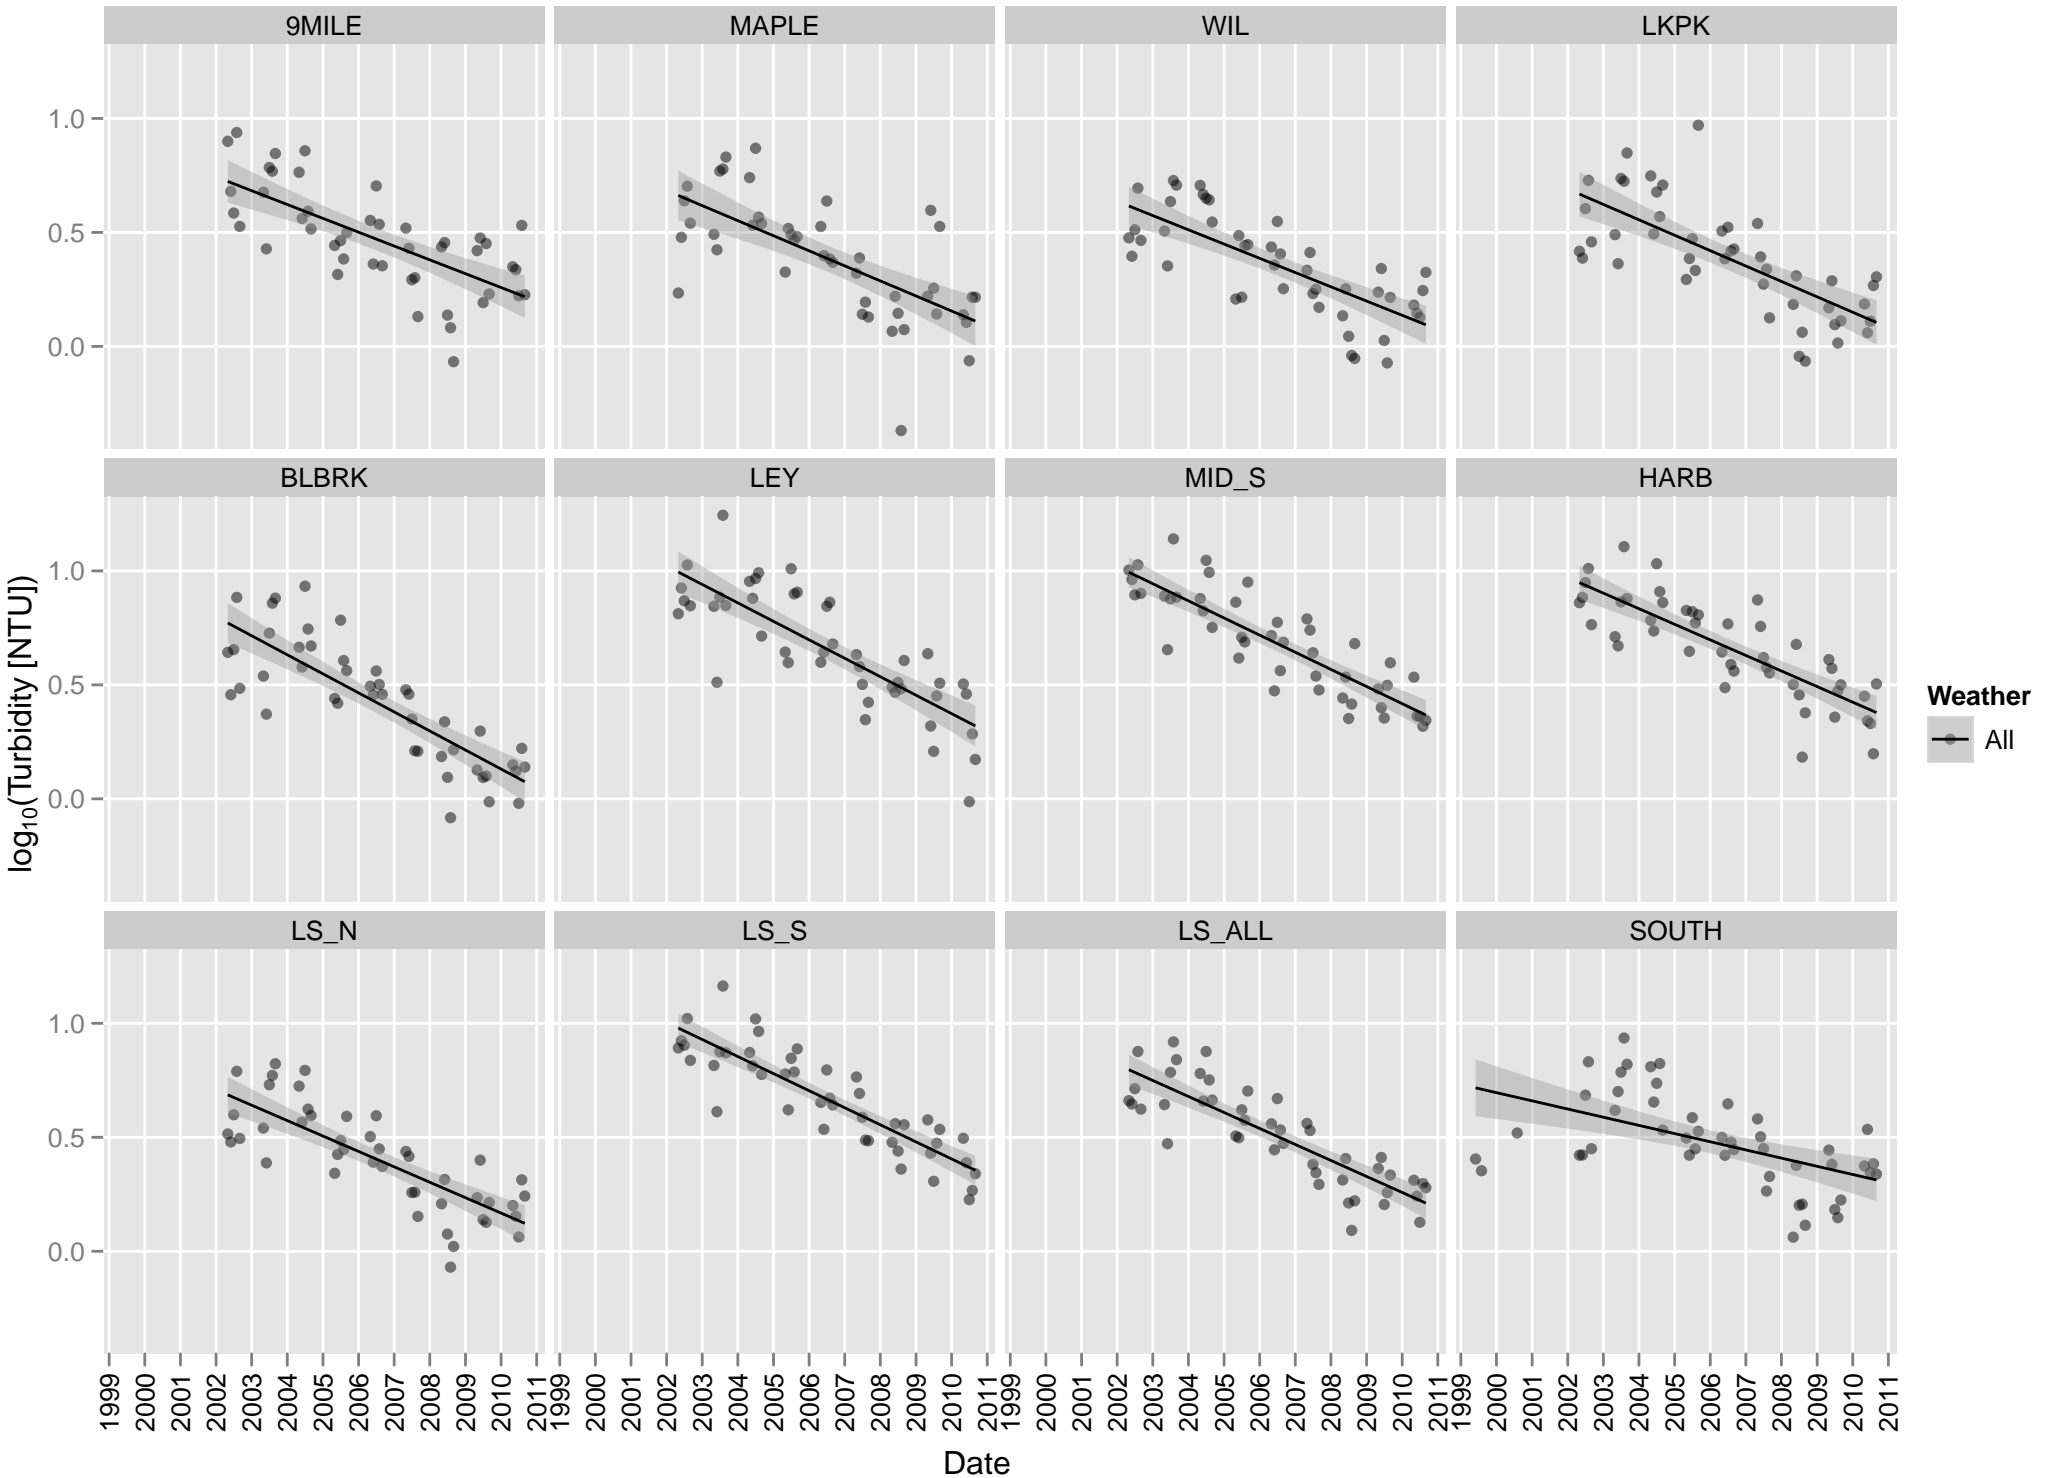

Monthly Fecal Coliform Geomean Dry and Wet Weather

Monthly Fecal Coliform Geomean All Weather and Precip-Adjusted

Monthly Fecal Coliform Geomean

All Weather

Monthly Frequency Fecal Coliform > 100 #/100mL Dry and Wet Weather

Monthly Frequency Fecal Coliform > 100 #/100mL

All Weather and Precip-Adjusted

Monthly Frequency Fecal Coliform > 100 #/100mL

All Weather

Monthly E. coli Geomean Dry and Wet Weather

Monthly E. coli Geomean

All Weather and Precip-Adjusted

Monthly E. coli Geomean

All Weather

Monthly Turbidity Geomean Dry and Wet Weather

Monthly Turbidity Geomean

All Weather and Precip-Adjusted

Monthly Turbidity Geomean All Weather

Monthly Secchi Depth Mean Dry and Wet Weather

Monthly Secchi Depth Mean

All Weather and Precip-Adjusted

Monthly Secchi Depth Mean

All Weather

Monthly Mean Frequency Secchi < 1.2 m Dry and Wet Weather

Monthly Mean Frequency Secchi < 1.2 m