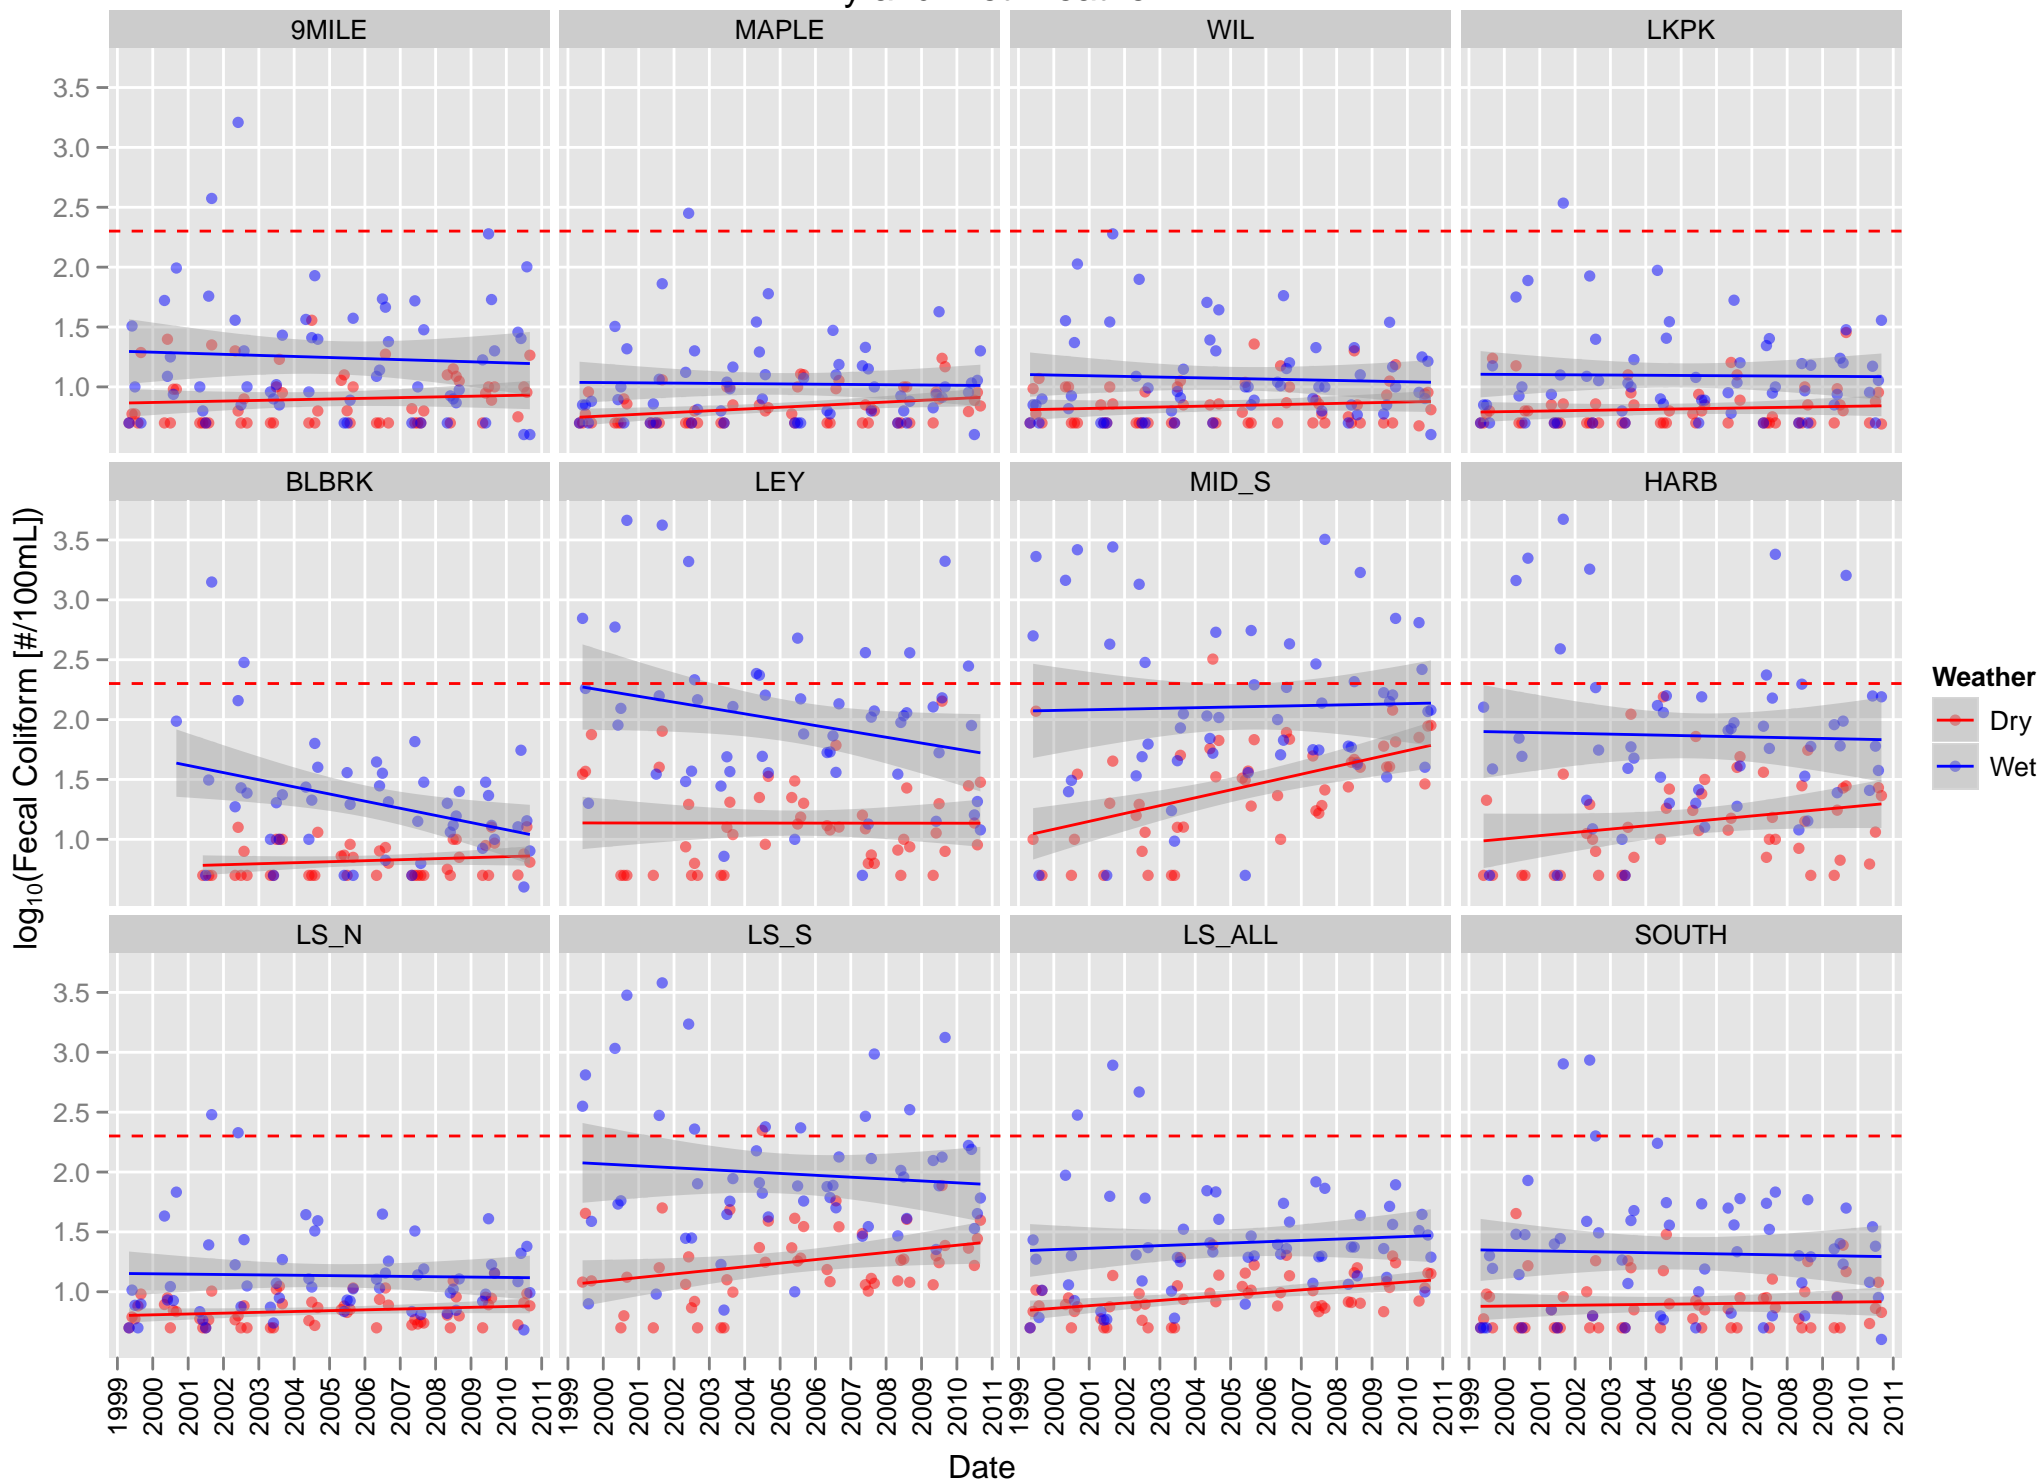

Monthly Fecal Coliform Geomean Dry and Wet Weather

Monthly Fecal Coliform Geomean All Weather and Precip-Adjusted

Monthly Fecal Coliform Geomean

All Weather

Monthly Frequency Fecal Coliform > 100 #/100mL Dry and Wet Weather

Monthly Frequency Fecal Coliform > 100 #/100mL

All Weather and Precip-Adjusted

Monthly Frequency Fecal Coliform > 100 #/100mL

All Weather

Monthly E. coli Geomean Dry and Wet Weather

Monthly E. coli Geomean

All Weather and Precip-Adjusted

Monthly E. coli Geomean

All Weather

Monthly Turbidity Geomean Dry and Wet Weather

Monthly Turbidity Geomean

All Weather and Precip-Adjusted

Monthly Turbidity Geomean All Weather

Monthly Secchi Depth Mean Dry and Wet Weather

Monthly Secchi Depth Mean

All Weather and Precip-Adjusted

Monthly Secchi Depth Mean

All Weather

Monthly Mean Frequency Secchi < 1.2 m Dry and Wet Weather

Monthly Mean Frequency Secchi < 1.2 m