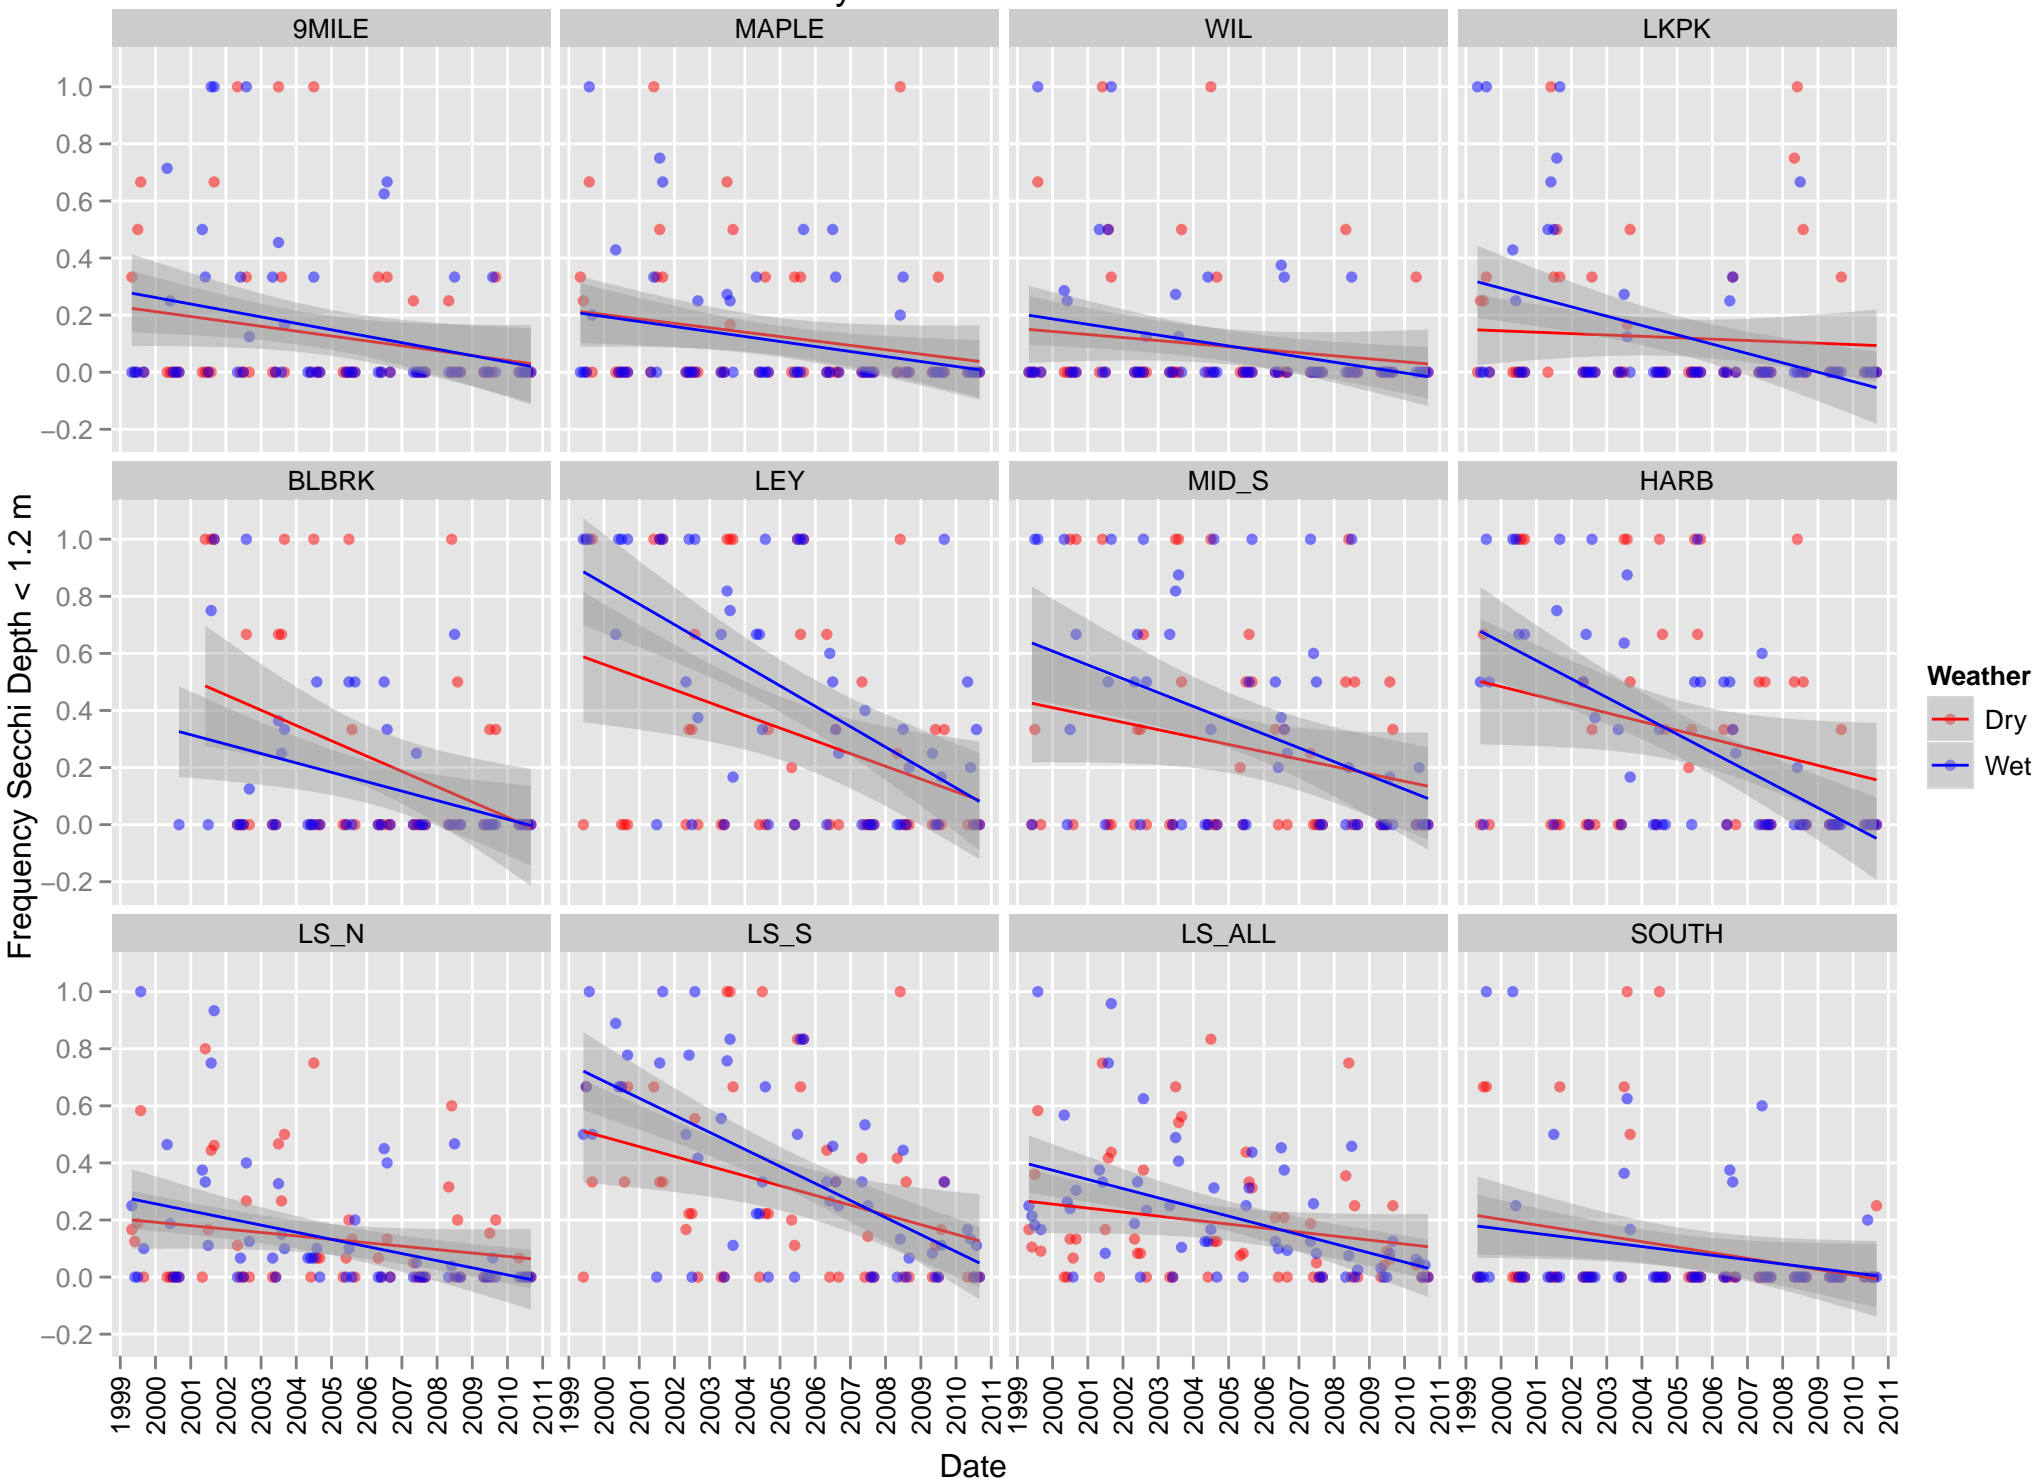

Monthly Fecal Coliform Geomean Dry and Wet Weather

Monthly Fecal Coliform Geomean All Weather and Precip-Adjusted

Monthly Fecal Coliform Geomean

All Weather

Monthly Frequency Fecal Coliform > 100 #/100mL Dry and Wet Weather

Monthly Frequency Fecal Coliform > 100 #/100mL

All Weather and Precip-Adjusted

Monthly Frequency Fecal Coliform > 100 #/100mL

All Weather

Monthly E. coli Geomean Dry and Wet Weather

Monthly E. coli Geomean

All Weather and Precip-Adjusted

Monthly E. coli Geomean

All Weather

Monthly Turbidity Geomean Dry and Wet Weather

Monthly Turbidity Geomean

All Weather and Precip-Adjusted

Monthly Turbidity Geomean All Weather

Monthly Secchi Depth Mean Dry and Wet Weather

Monthly Secchi Depth Mean

All Weather and Precip-Adjusted

Monthly Secchi Depth Mean

All Weather

Monthly Mean Frequency Secchi < 1.2 m Dry and Wet Weather

Monthly Mean Frequency Secchi < 1.2 m