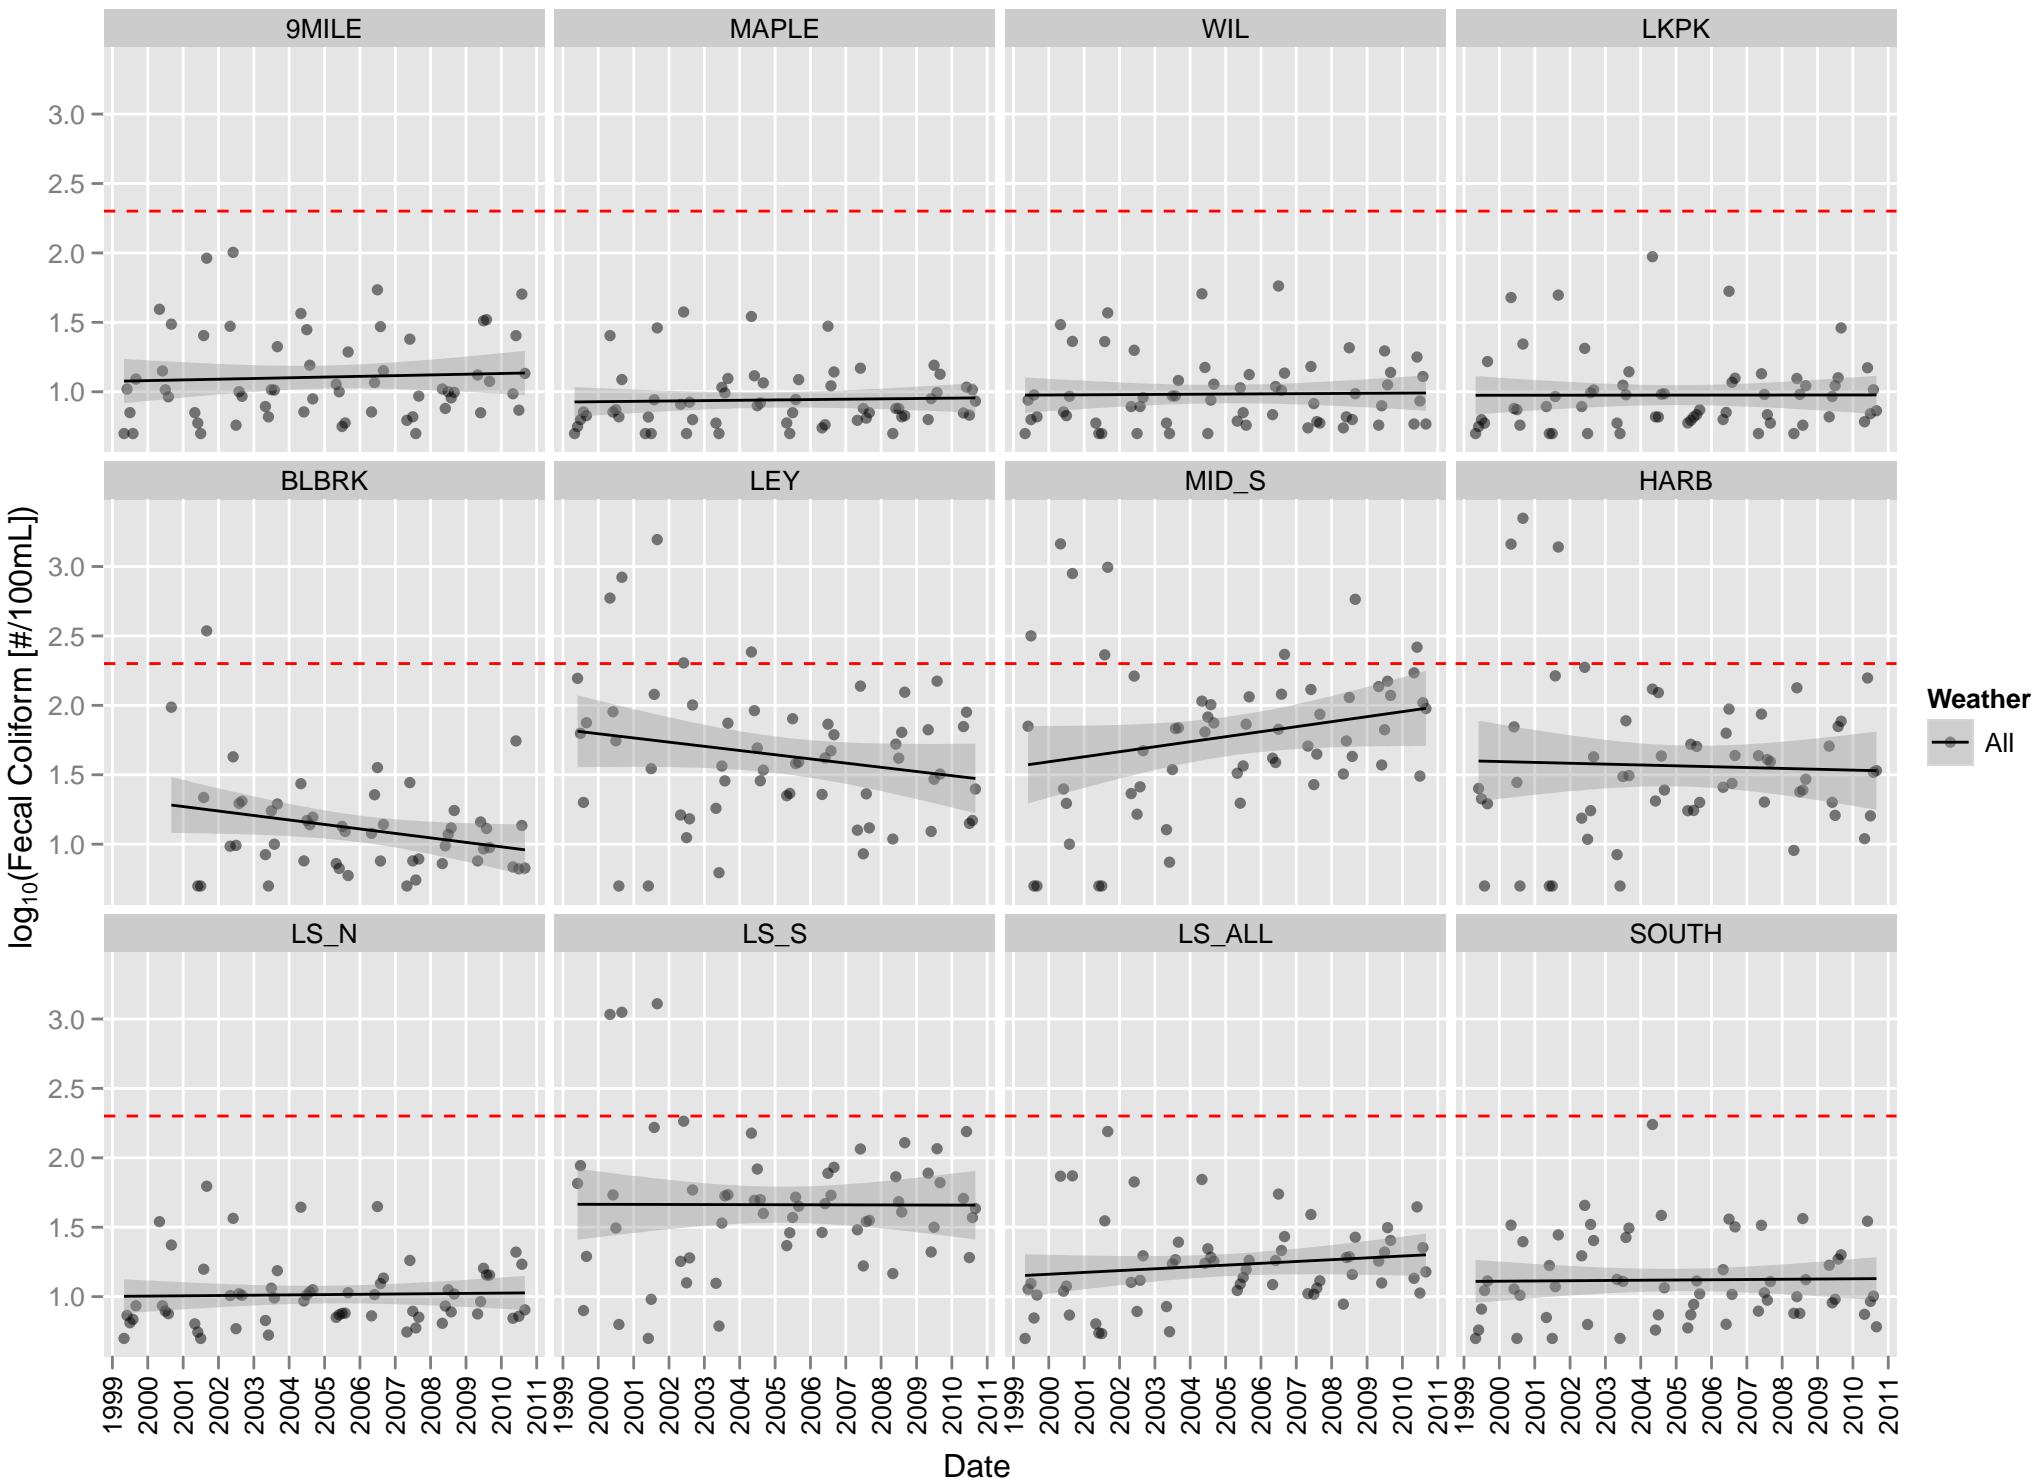

Monthly Fecal Coliform Geomean Dry and Wet Weather

Monthly Fecal Coliform Geomean All Weather and Precip-Adjusted

Monthly Fecal Coliform Geomean

All Weather

Monthly Frequency Fecal Coliform > 100 #/100mL Dry and Wet Weather

Monthly Frequency Fecal Coliform > 100 #/100mL

All Weather and Precip-Adjusted

Monthly Frequency Fecal Coliform > 100 #/100mL

All Weather

Monthly E. coli Geomean Dry and Wet Weather

Monthly E. coli Geomean

All Weather and Precip-Adjusted

Monthly E. coli Geomean

All Weather

Monthly Turbidity Geomean Dry and Wet Weather

Monthly Turbidity Geomean

All Weather and Precip-Adjusted

Monthly Turbidity Geomean All Weather

Monthly Secchi Depth Mean Dry and Wet Weather

Monthly Secchi Depth Mean

All Weather and Precip-Adjusted

Monthly Secchi Depth Mean

All Weather

Monthly Mean Frequency Secchi < 1.2 m Dry and Wet Weather

Monthly Mean Frequency Secchi < 1.2 m