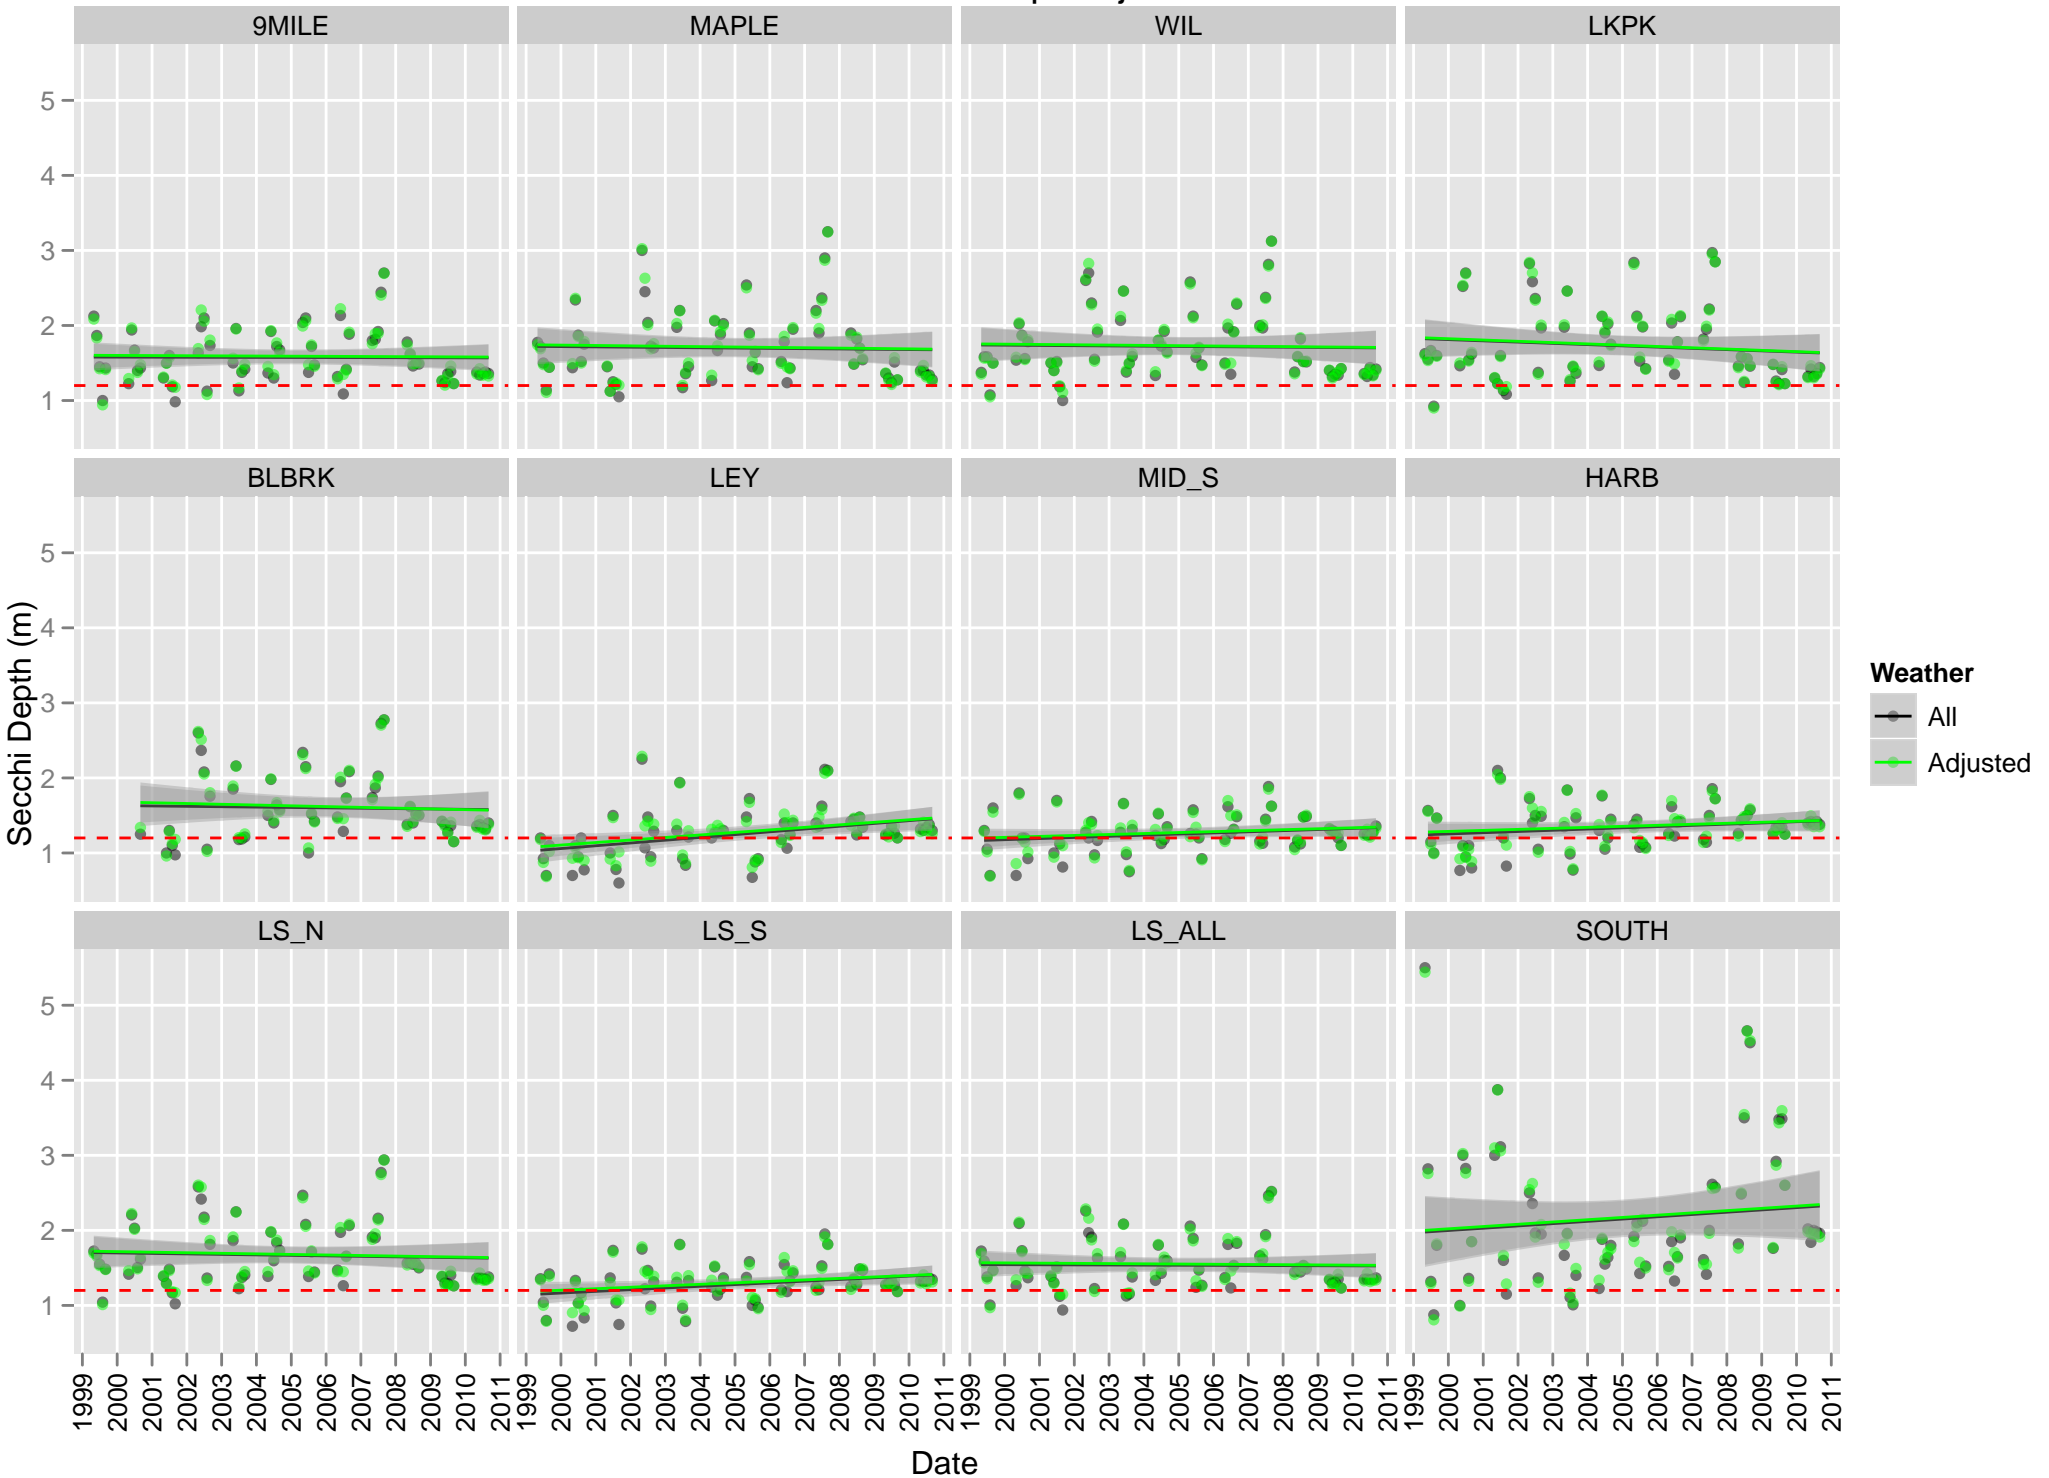

Monthly Fecal Coliform Geomean Dry and Wet Weather

Monthly Fecal Coliform Geomean All Weather and Precip-Adjusted

Monthly Fecal Coliform Geomean

All Weather

Monthly Frequency Fecal Coliform > 100 #/100mL Dry and Wet Weather

Monthly Frequency Fecal Coliform > 100 #/100mL

All Weather and Precip-Adjusted

Monthly Frequency Fecal Coliform > 100 #/100mL

All Weather

Monthly E. coli Geomean Dry and Wet Weather

Monthly E. coli Geomean

All Weather and Precip-Adjusted

Monthly E. coli Geomean

All Weather

Monthly Turbidity Geomean Dry and Wet Weather

Monthly Turbidity Geomean

All Weather and Precip-Adjusted

Monthly Turbidity Geomean All Weather

Monthly Secchi Depth Mean Dry and Wet Weather

Monthly Secchi Depth Mean

All Weather and Precip-Adjusted

Monthly Secchi Depth Mean

All Weather

Monthly Mean Frequency Secchi < 1.2 m Dry and Wet Weather

Monthly Mean Frequency Secchi < 1.2 m