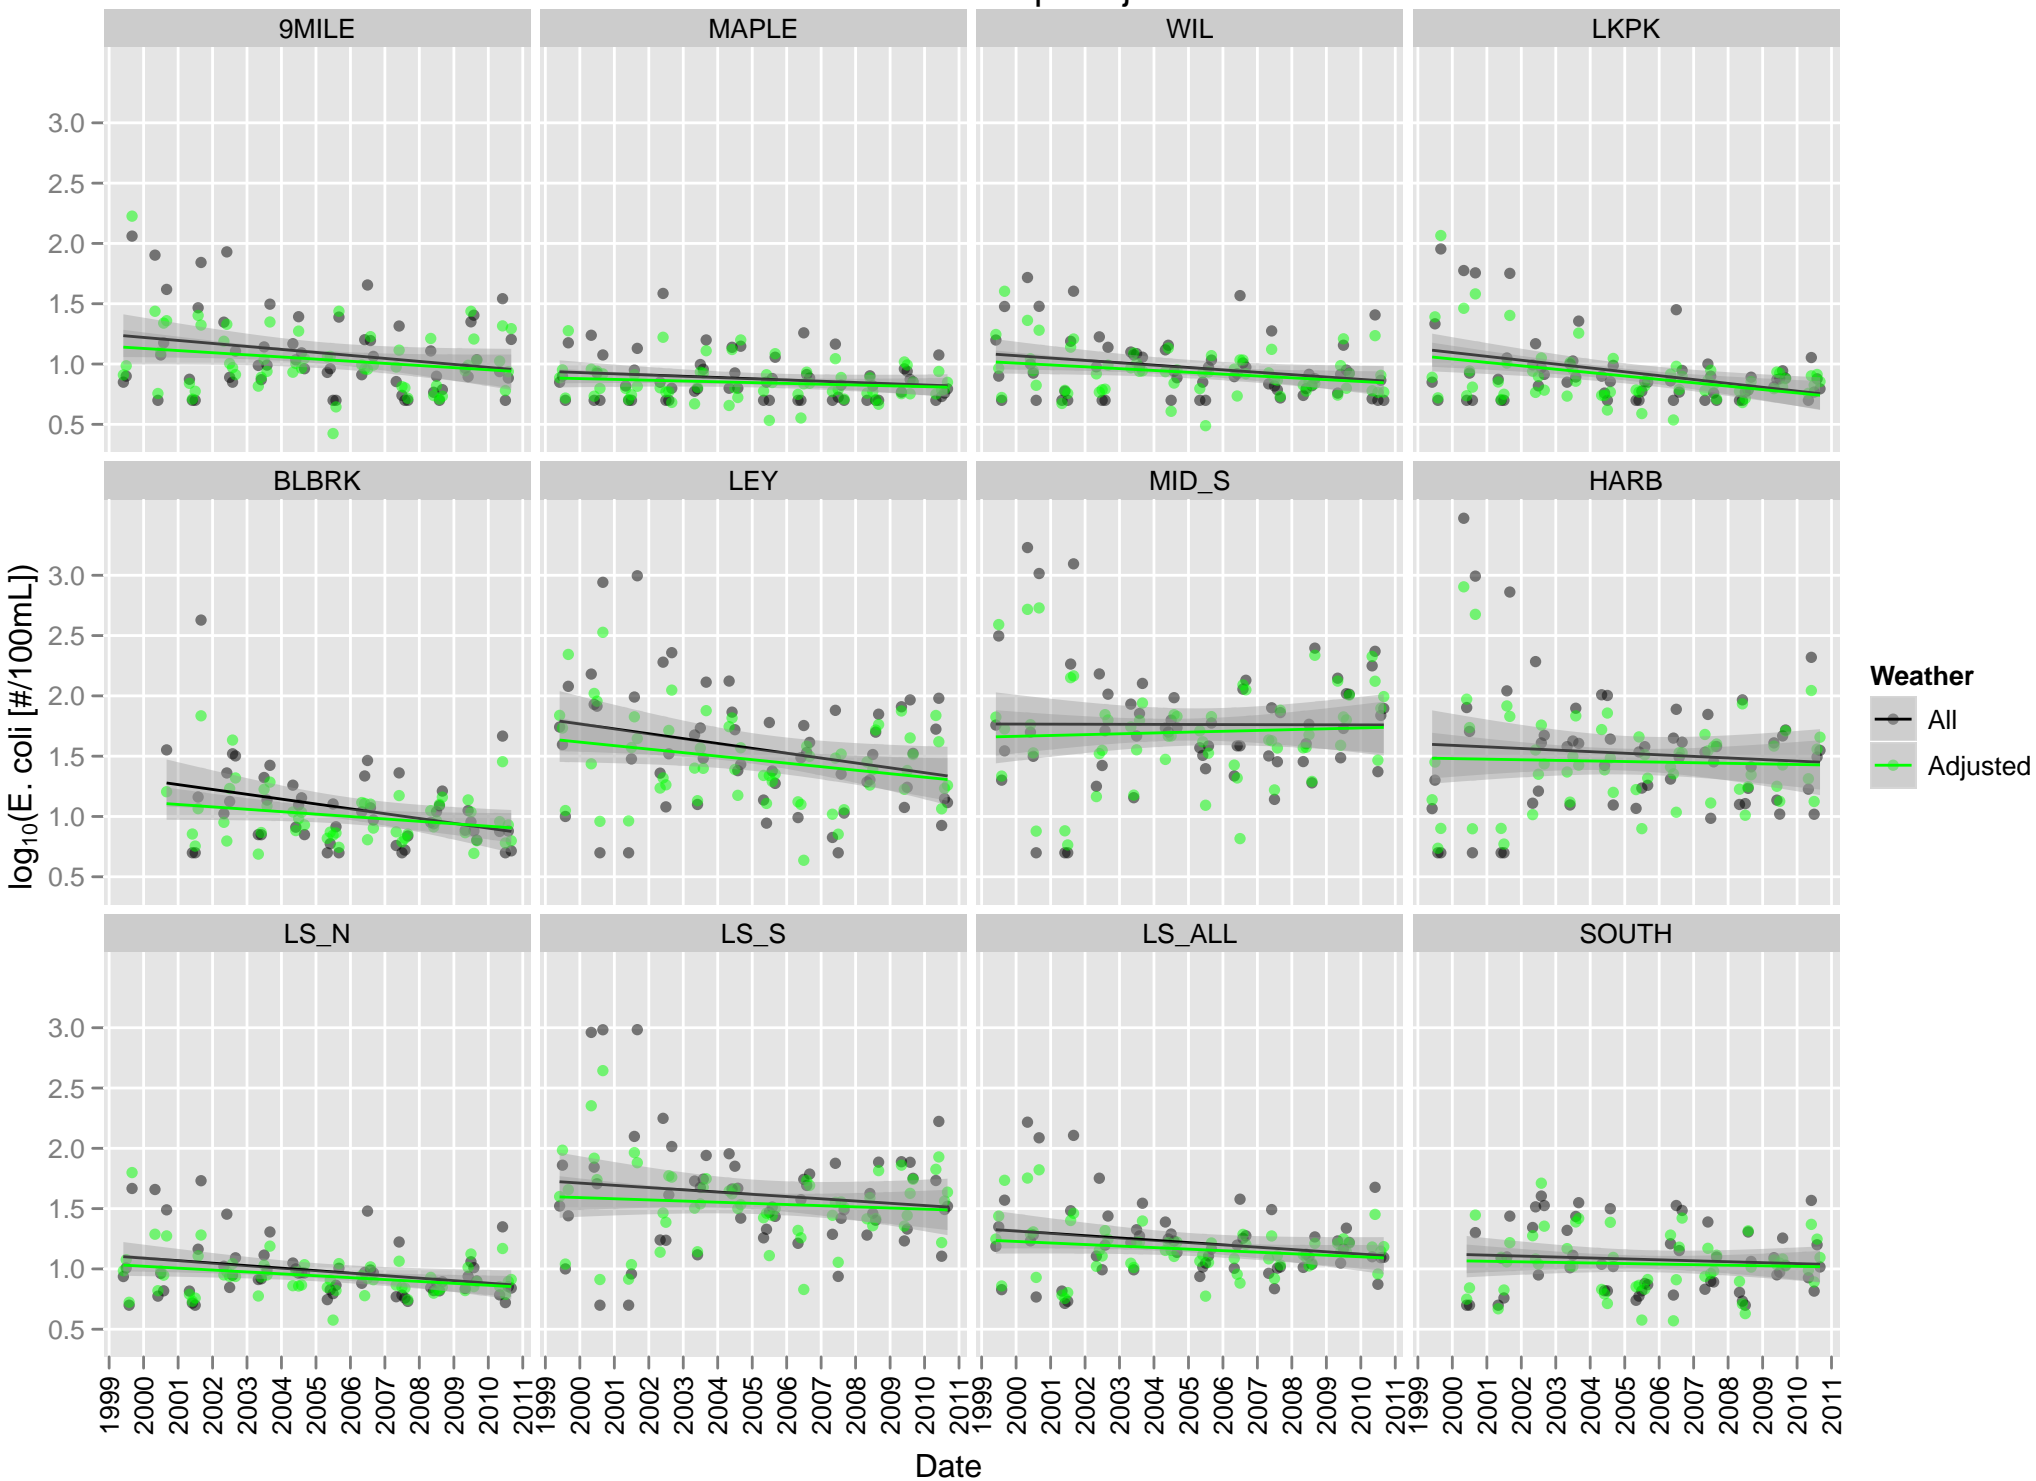

Monthly Fecal Coliform Geomean Dry and Wet Weather

Monthly Fecal Coliform Geomean All Weather and Precip-Adjusted

Monthly Fecal Coliform Geomean

All Weather

Monthly Frequency Fecal Coliform > 100 #/100mL Dry and Wet Weather

Monthly Frequency Fecal Coliform > 100 #/100mL

All Weather and Precip-Adjusted

Monthly Frequency Fecal Coliform > 100 #/100mL

All Weather

Monthly E. coli Geomean Dry and Wet Weather

Monthly E. coli Geomean

All Weather and Precip-Adjusted

Monthly E. coli Geomean

All Weather

Monthly Turbidity Geomean Dry and Wet Weather

Monthly Turbidity Geomean

All Weather and Precip-Adjusted

Monthly Turbidity Geomean All Weather

Monthly Secchi Depth Mean Dry and Wet Weather

Monthly Secchi Depth Mean

All Weather and Precip-Adjusted

Monthly Secchi Depth Mean

All Weather

Monthly Mean Frequency Secchi < 1.2 m Dry and Wet Weather

Monthly Mean Frequency Secchi < 1.2 m