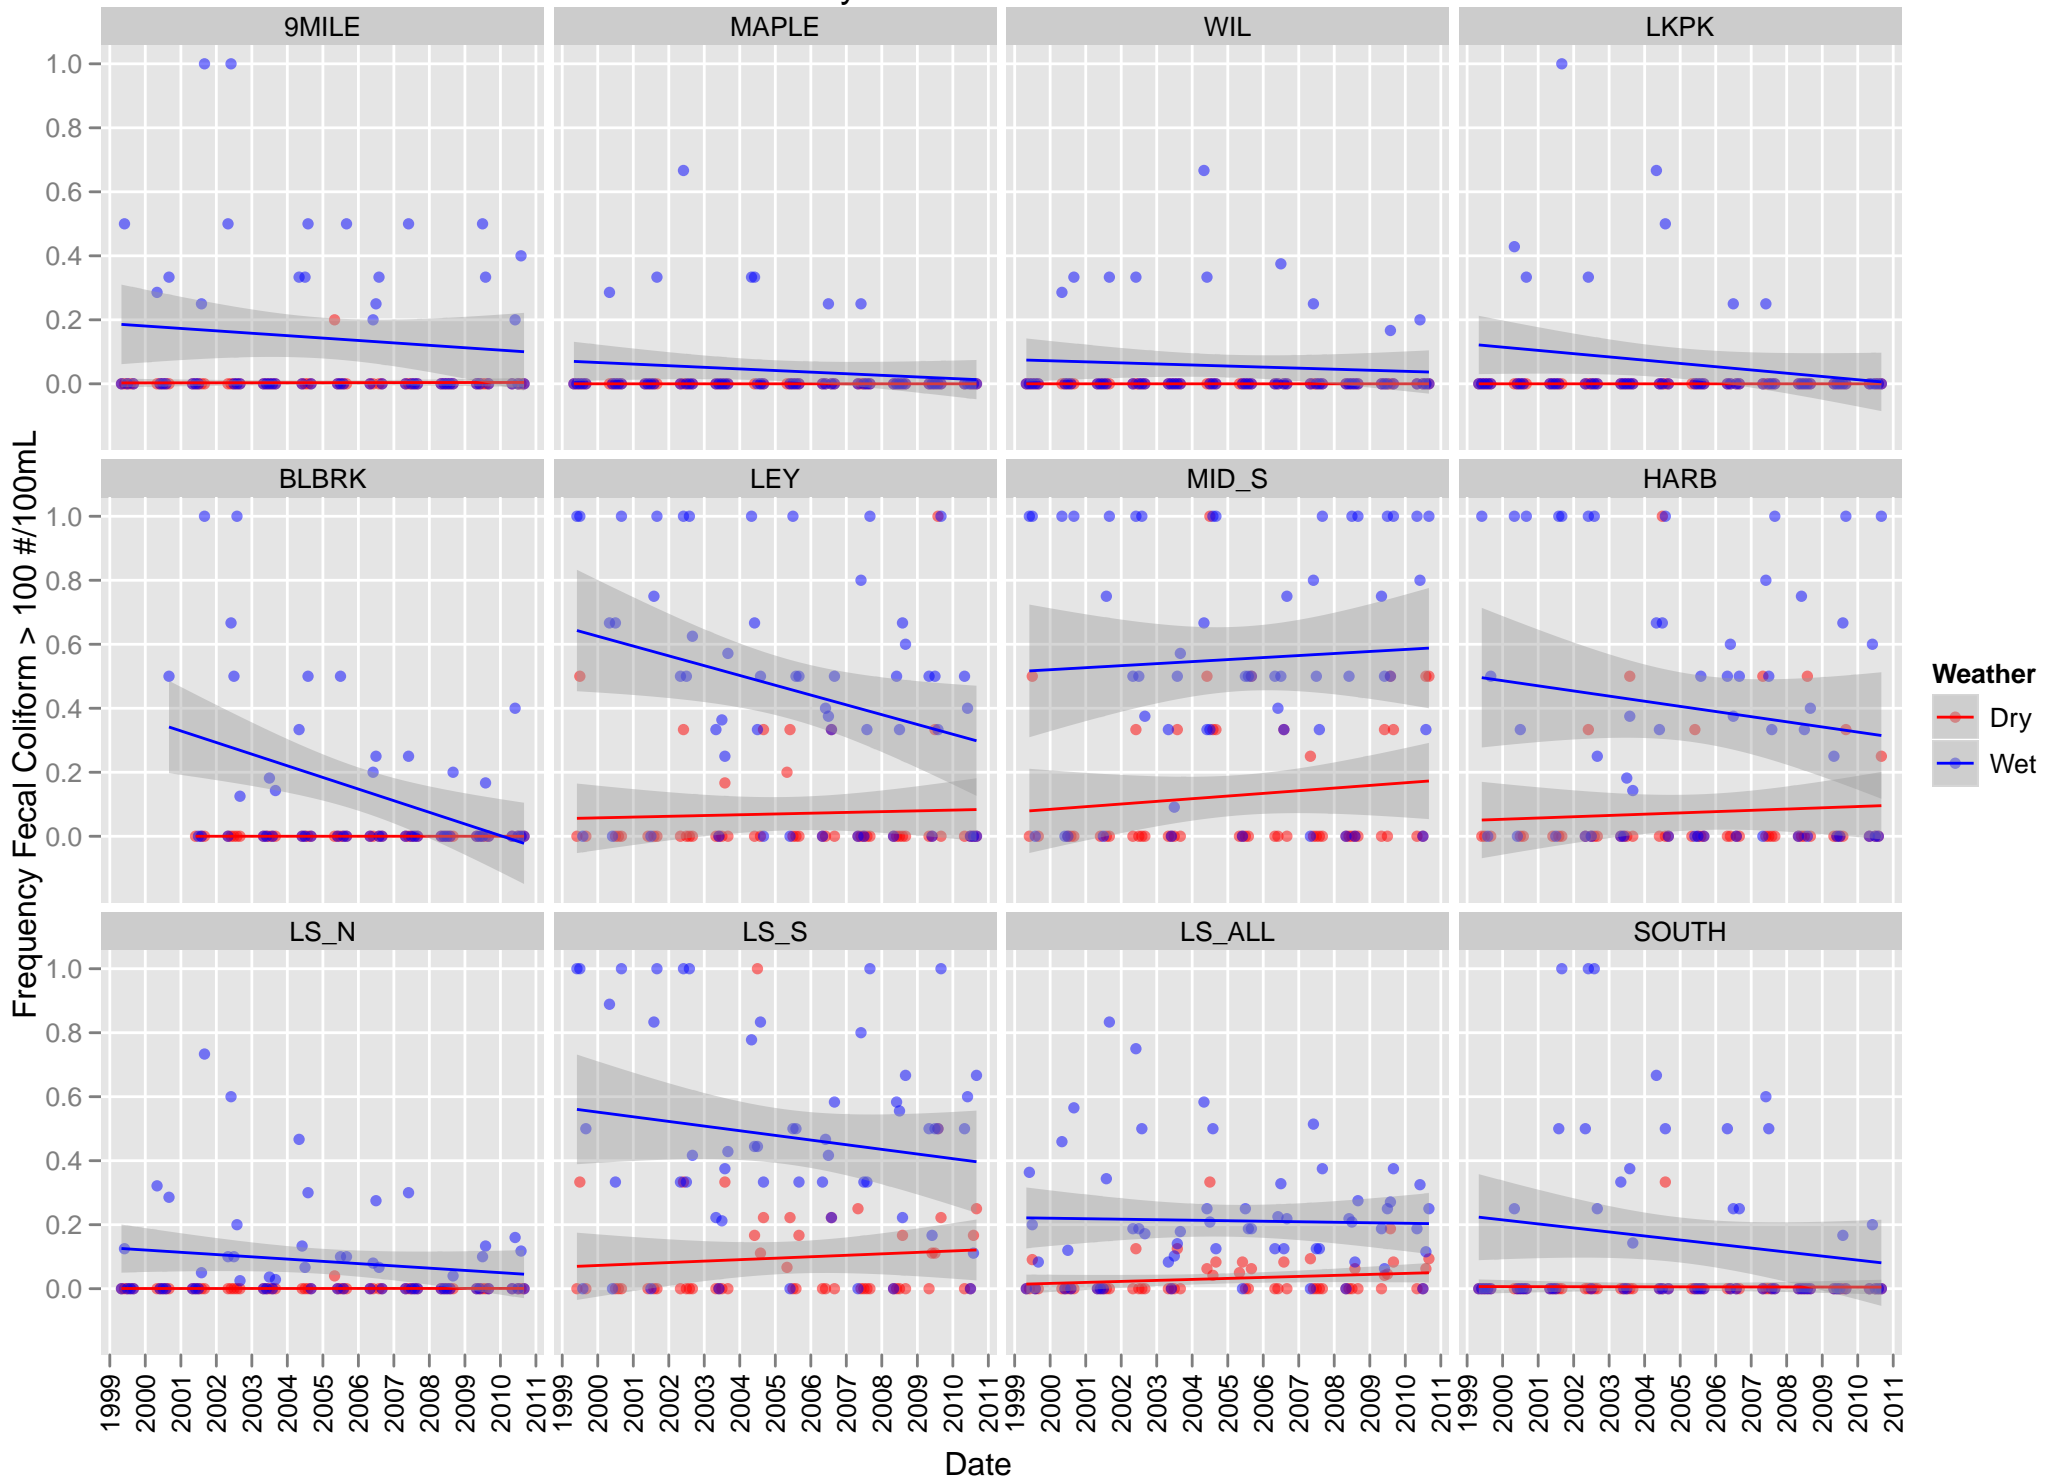

Monthly Fecal Coliform Geomean Dry and Wet Weather

Monthly Fecal Coliform Geomean All Weather and Precip-Adjusted

Monthly Fecal Coliform Geomean

All Weather

Monthly Frequency Fecal Coliform > 100 #/100mL Dry and Wet Weather

Monthly Frequency Fecal Coliform > 100 #/100mL

All Weather and Precip-Adjusted

Monthly Frequency Fecal Coliform > 100 #/100mL

All Weather

Monthly E. coli Geomean Dry and Wet Weather

Monthly E. coli Geomean

All Weather and Precip-Adjusted

Monthly E. coli Geomean

All Weather

Monthly Turbidity Geomean Dry and Wet Weather

Monthly Turbidity Geomean

All Weather and Precip-Adjusted

Monthly Turbidity Geomean All Weather

Monthly Secchi Depth Mean Dry and Wet Weather

Monthly Secchi Depth Mean

All Weather and Precip-Adjusted

Monthly Secchi Depth Mean

All Weather

Monthly Mean Frequency Secchi < 1.2 m Dry and Wet Weather

Monthly Mean Frequency Secchi < 1.2 m