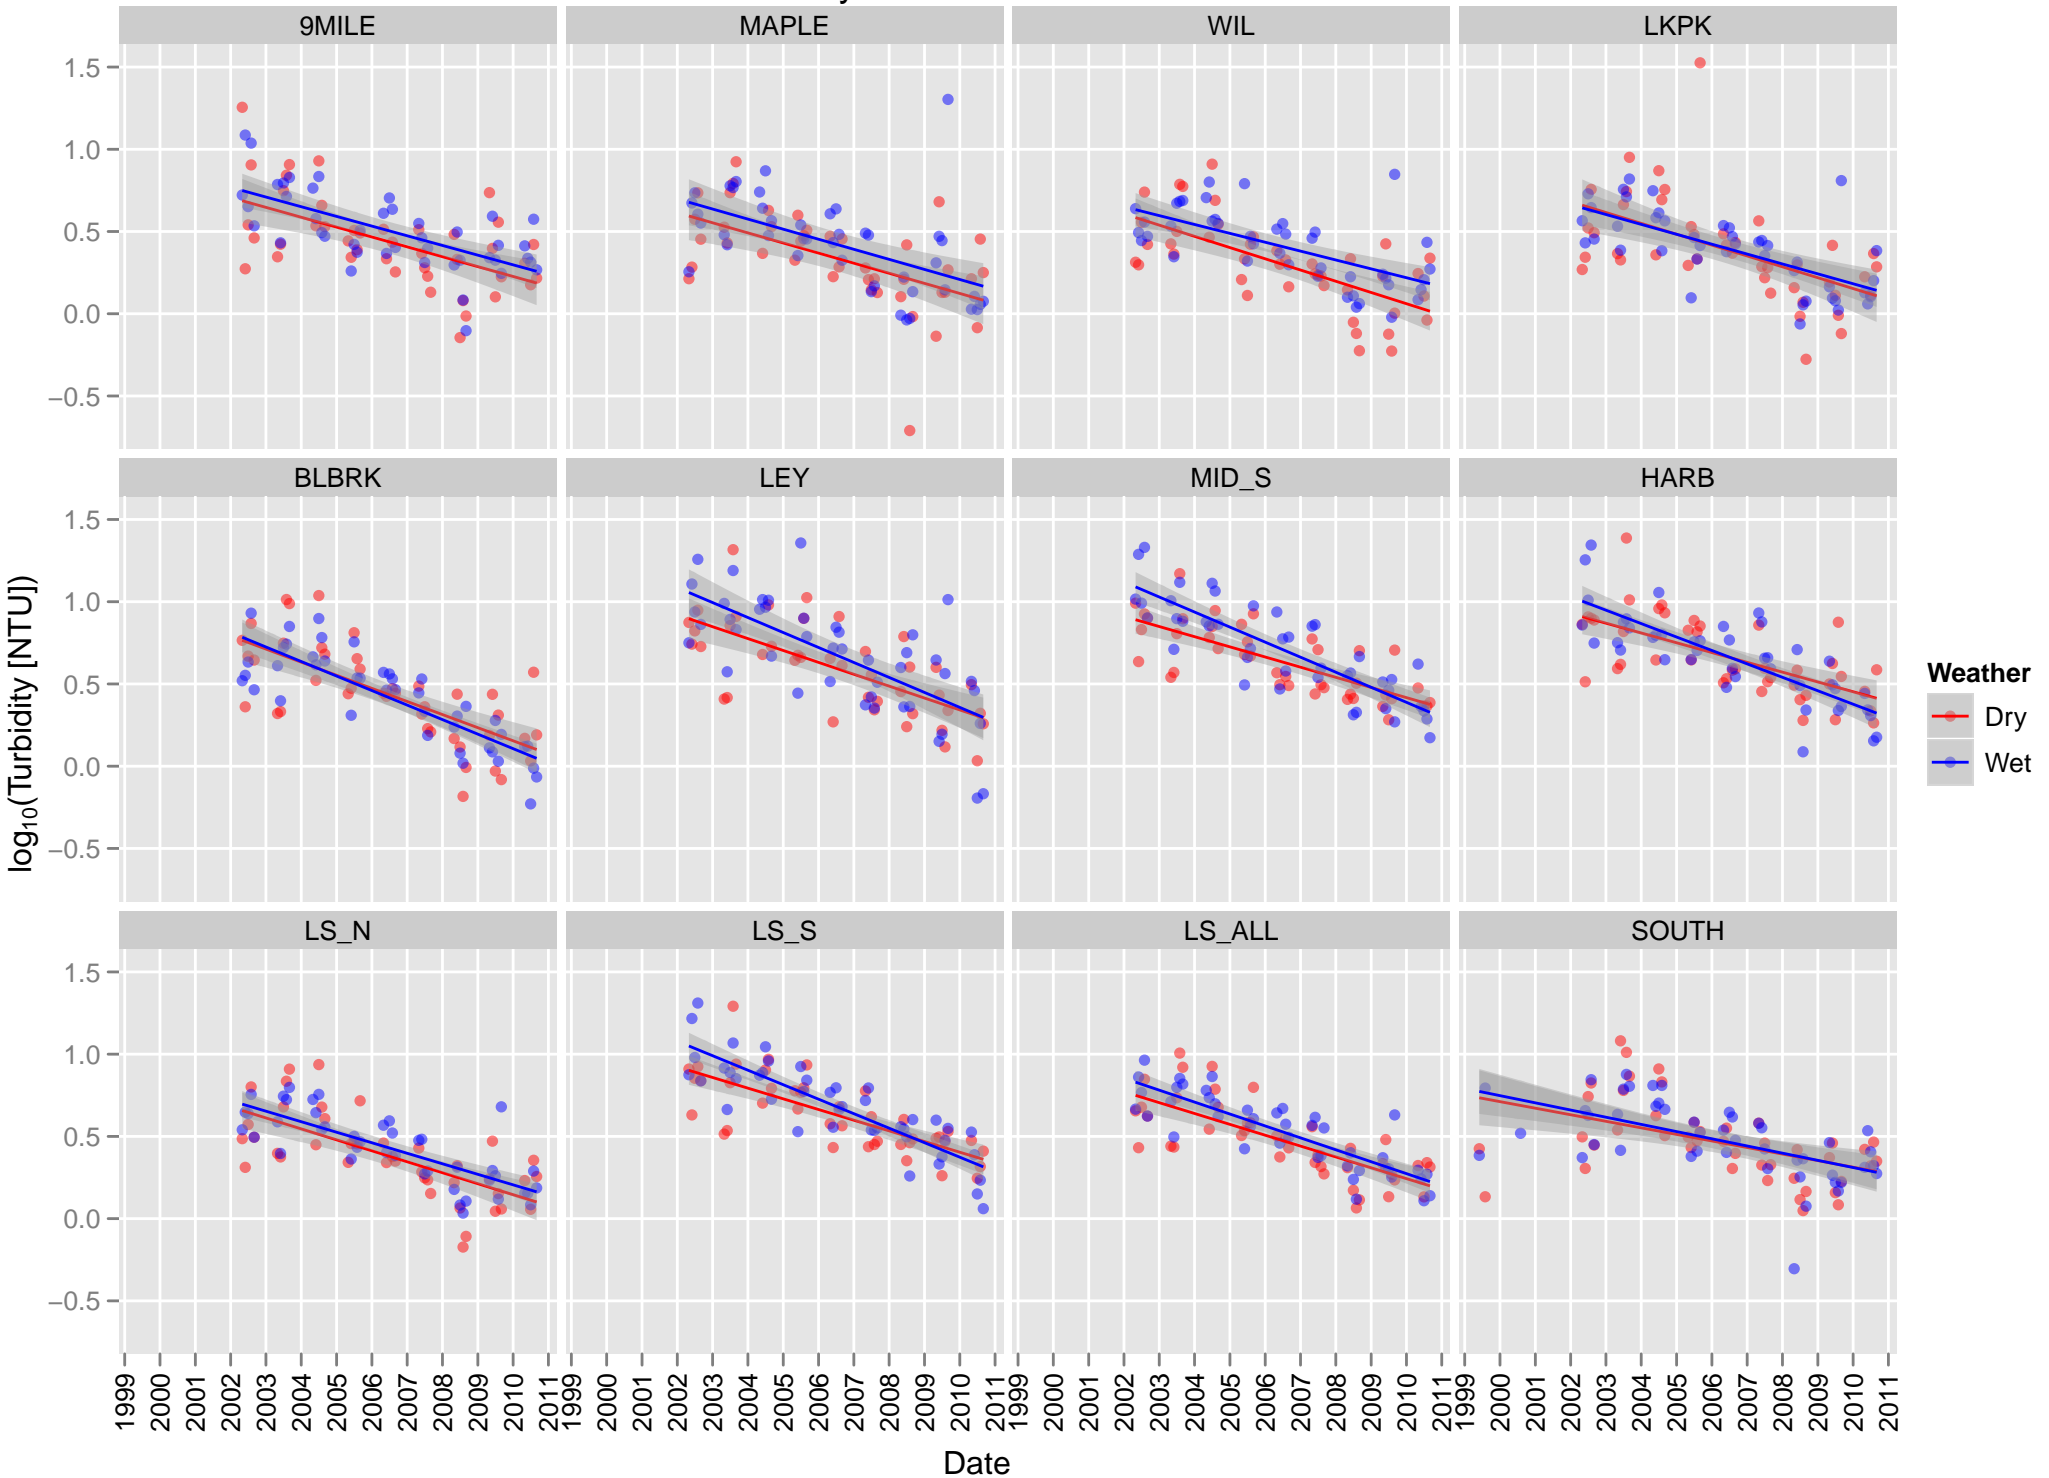

Monthly Fecal Coliform Geomean Dry and Wet Weather

Monthly Fecal Coliform Geomean All Weather and Precip-Adjusted

Monthly Fecal Coliform Geomean

All Weather

Monthly Frequency Fecal Coliform > 100 #/100mL Dry and Wet Weather

Monthly Frequency Fecal Coliform > 100 #/100mL

All Weather and Precip-Adjusted

Monthly Frequency Fecal Coliform > 100 #/100mL

All Weather

Monthly E. coli Geomean Dry and Wet Weather

Monthly E. coli Geomean

All Weather and Precip-Adjusted

Monthly E. coli Geomean

All Weather

Monthly Turbidity Geomean Dry and Wet Weather

Monthly Turbidity Geomean

All Weather and Precip-Adjusted

Monthly Turbidity Geomean All Weather

Monthly Secchi Depth Mean Dry and Wet Weather

Monthly Secchi Depth Mean

All Weather and Precip-Adjusted

Monthly Secchi Depth Mean

All Weather

Monthly Mean Frequency Secchi < 1.2 m Dry and Wet Weather

Monthly Mean Frequency Secchi < 1.2 m