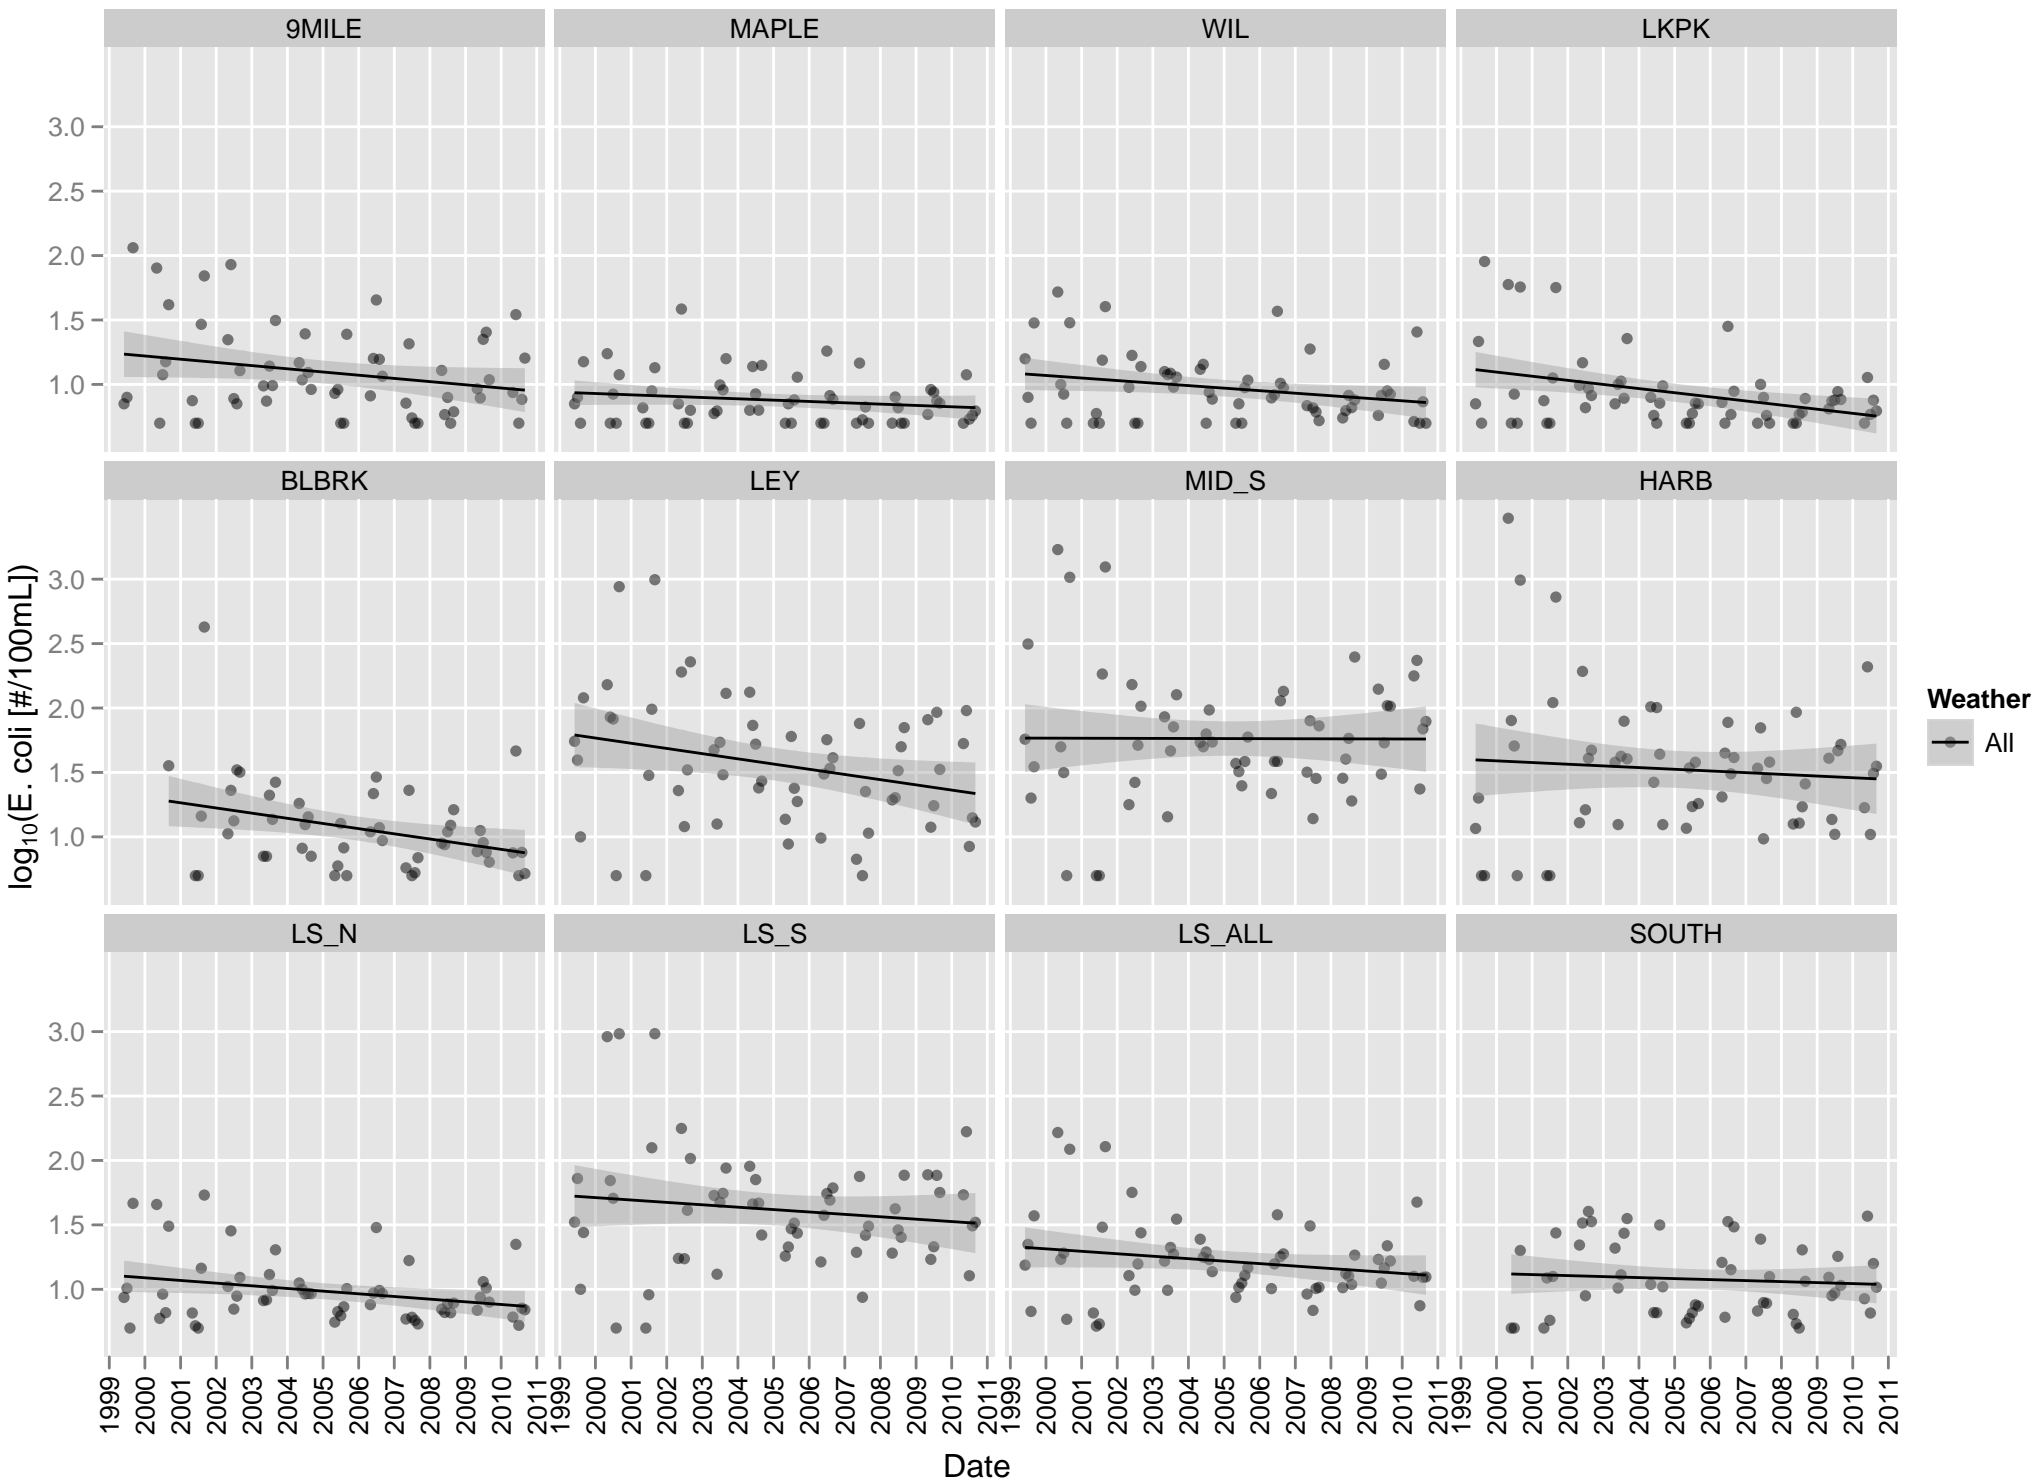

Monthly Fecal Coliform Geomean Dry and Wet Weather

Monthly Fecal Coliform Geomean All Weather and Precip-Adjusted

Monthly Fecal Coliform Geomean

All Weather

Monthly Frequency Fecal Coliform > 100 #/100mL Dry and Wet Weather

Monthly Frequency Fecal Coliform > 100 #/100mL

All Weather and Precip-Adjusted

Monthly Frequency Fecal Coliform > 100 #/100mL

All Weather

Monthly E. coli Geomean Dry and Wet Weather

Monthly E. coli Geomean

All Weather and Precip-Adjusted

Monthly E. coli Geomean

All Weather

Monthly Turbidity Geomean Dry and Wet Weather

Monthly Turbidity Geomean

All Weather and Precip-Adjusted

Monthly Turbidity Geomean All Weather

Monthly Secchi Depth Mean Dry and Wet Weather

Monthly Secchi Depth Mean

All Weather and Precip-Adjusted

Monthly Secchi Depth Mean

All Weather

Monthly Mean Frequency Secchi < 1.2 m Dry and Wet Weather

Monthly Mean Frequency Secchi < 1.2 m