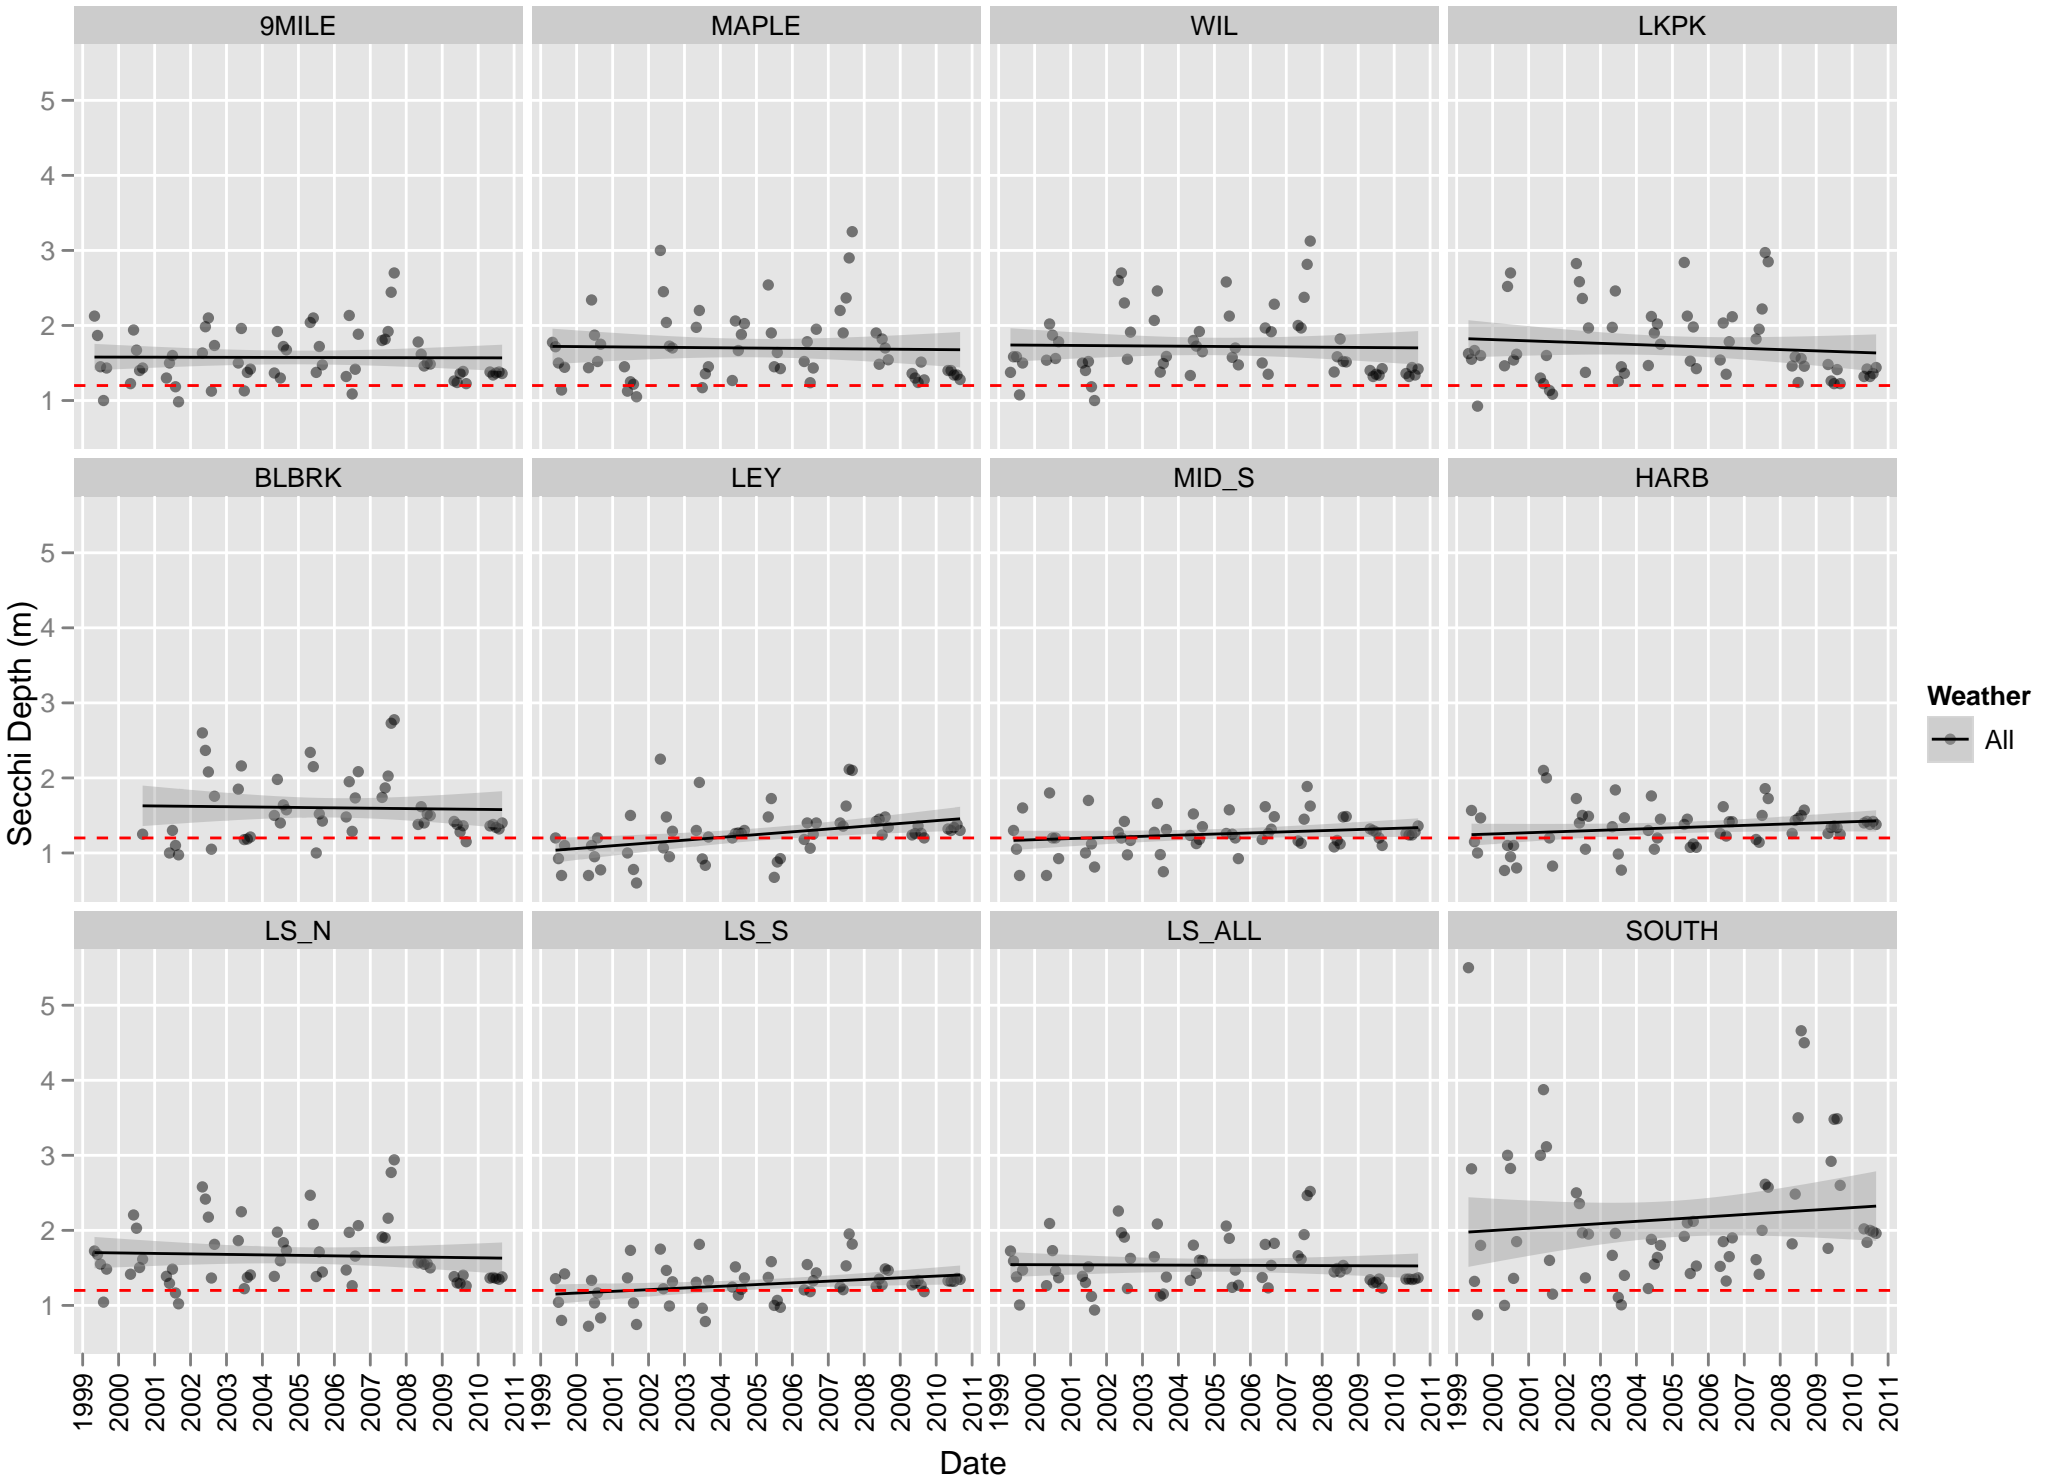

All Weather and Precip-Adjusted

Monthly E. coli Geomean

All Weather

Monthly Turbidity Geomean Dry and Wet Weather

Monthly Turbidity Geomean

All Weather and Precip-Adjusted

Monthly Turbidity Geomean All Weather

Monthly Secchi Depth Mean Dry and Wet Weather

Monthly Secchi Depth Mean

All Weather and Precip-Adjusted

Monthly Secchi Depth Mean

All Weather

Monthly Mean Frequency Secchi < 1.2 m Dry and Wet Weather

Monthly Mean Frequency Secchi < 1.2 m