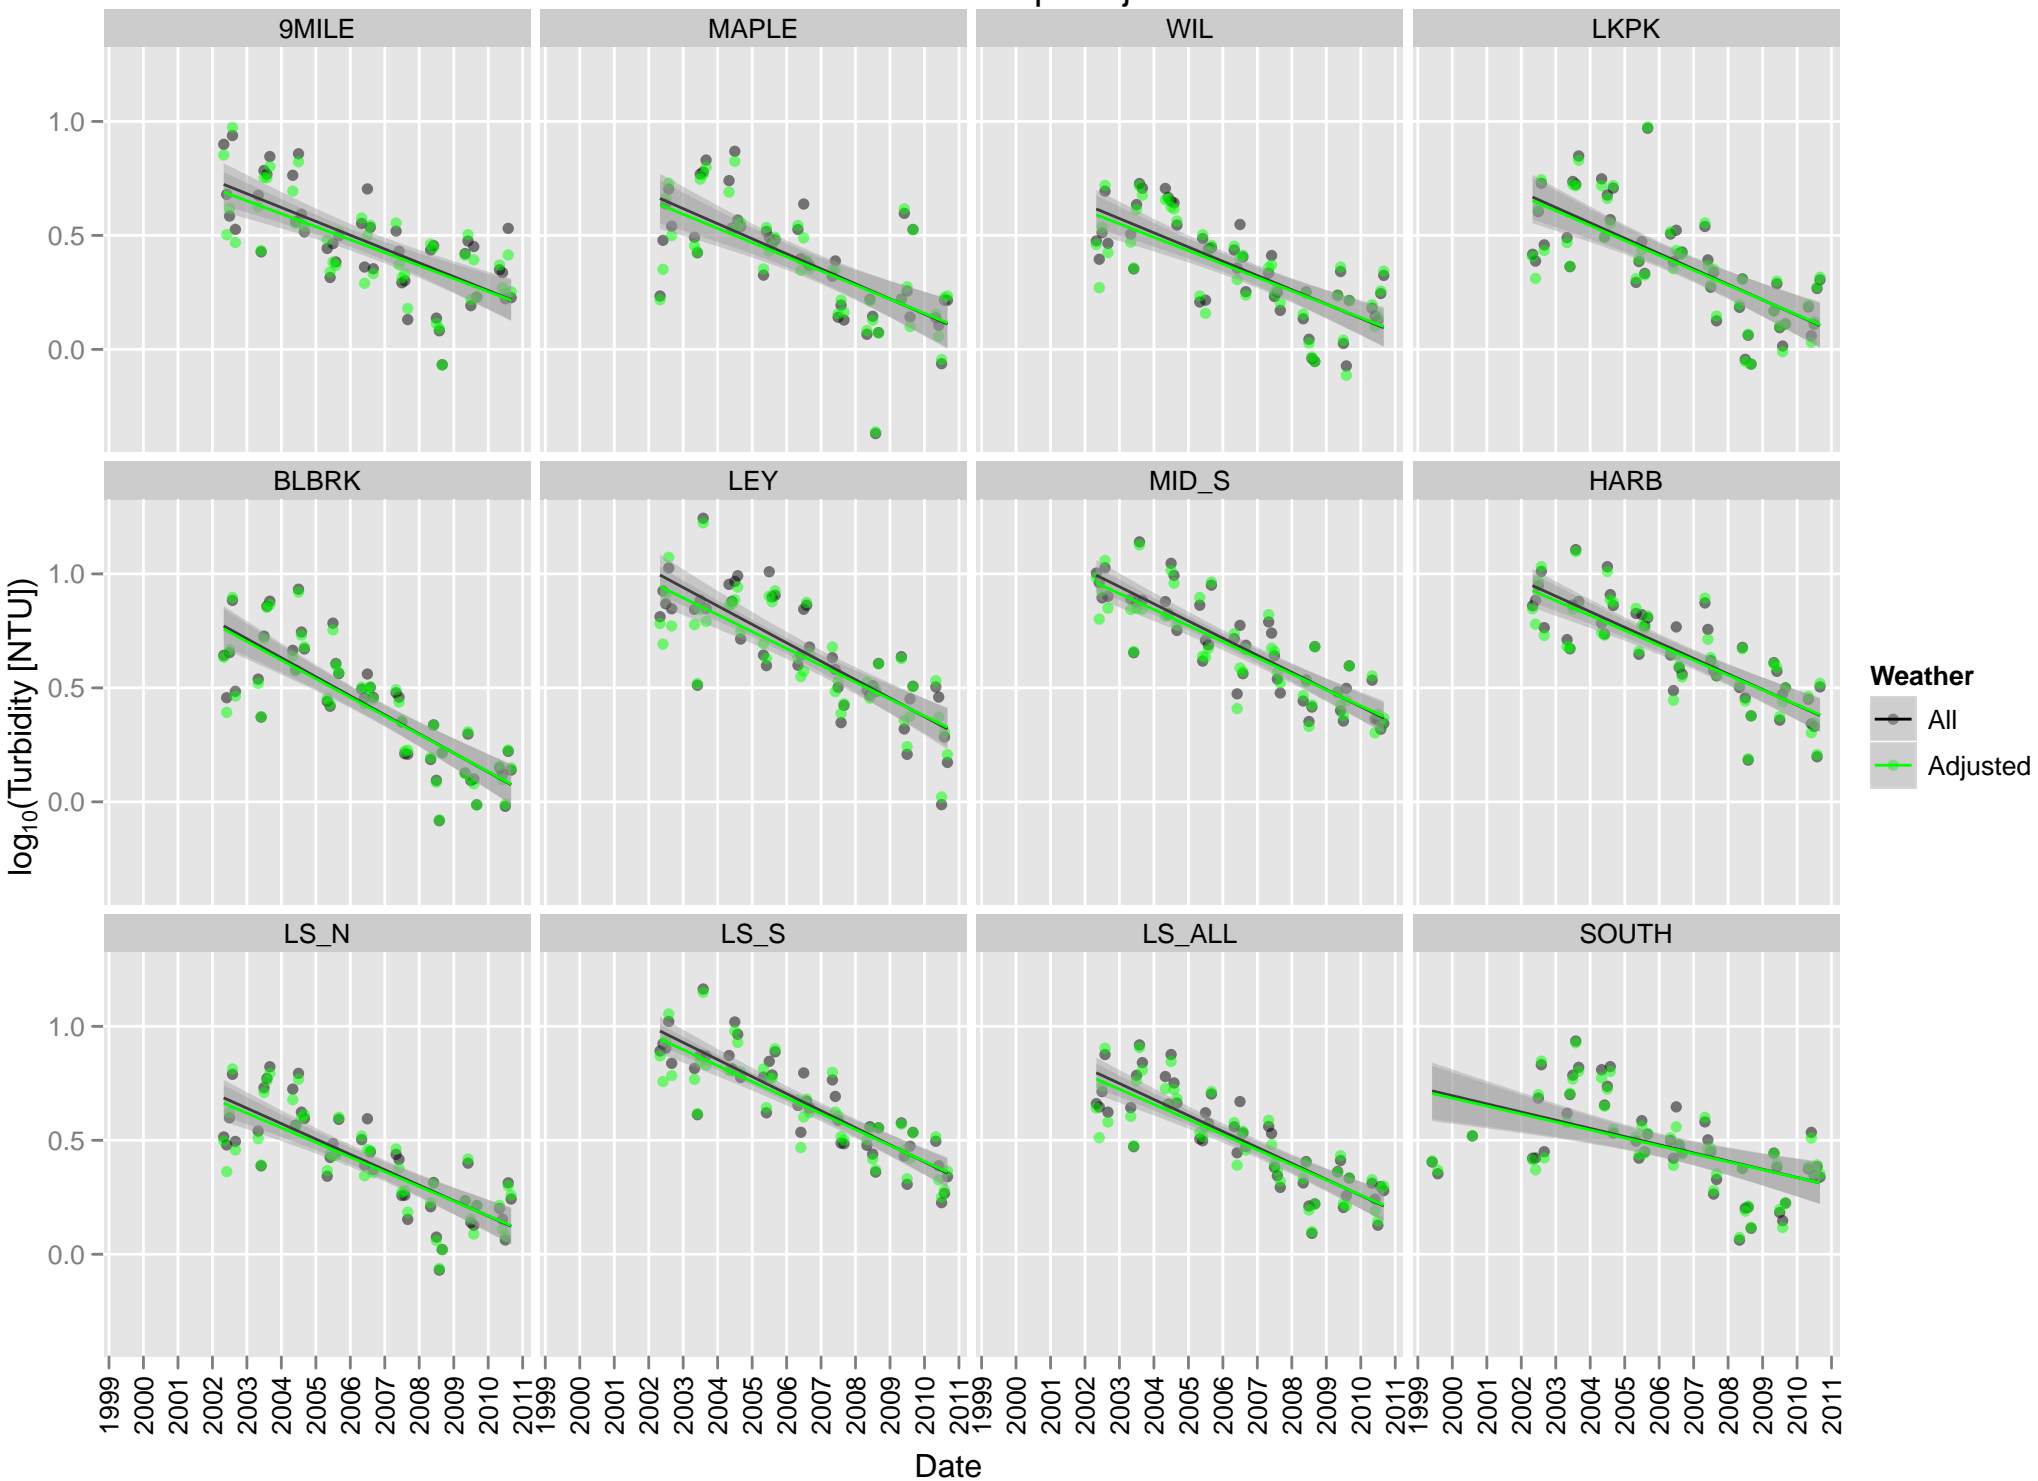

Monthly Fecal Coliform Geomean Dry and Wet Weather

Monthly Fecal Coliform Geomean All Weather and Precip-Adjusted

Monthly Fecal Coliform Geomean

All Weather

Monthly Frequency Fecal Coliform > 100 #/100mL Dry and Wet Weather

Monthly Frequency Fecal Coliform > 100 #/100mL

All Weather and Precip-Adjusted

Monthly Frequency Fecal Coliform > 100 #/100mL

All Weather

Monthly E. coli Geomean Dry and Wet Weather

Monthly E. coli Geomean

All Weather and Precip-Adjusted

Monthly E. coli Geomean

All Weather

Monthly Turbidity Geomean Dry and Wet Weather

Monthly Turbidity Geomean

All Weather and Precip-Adjusted

Monthly Turbidity Geomean All Weather

Monthly Secchi Depth Mean Dry and Wet Weather

Monthly Secchi Depth Mean

All Weather and Precip-Adjusted

Monthly Secchi Depth Mean

All Weather

Monthly Mean Frequency Secchi < 1.2 m Dry and Wet Weather

Monthly Mean Frequency Secchi < 1.2 m