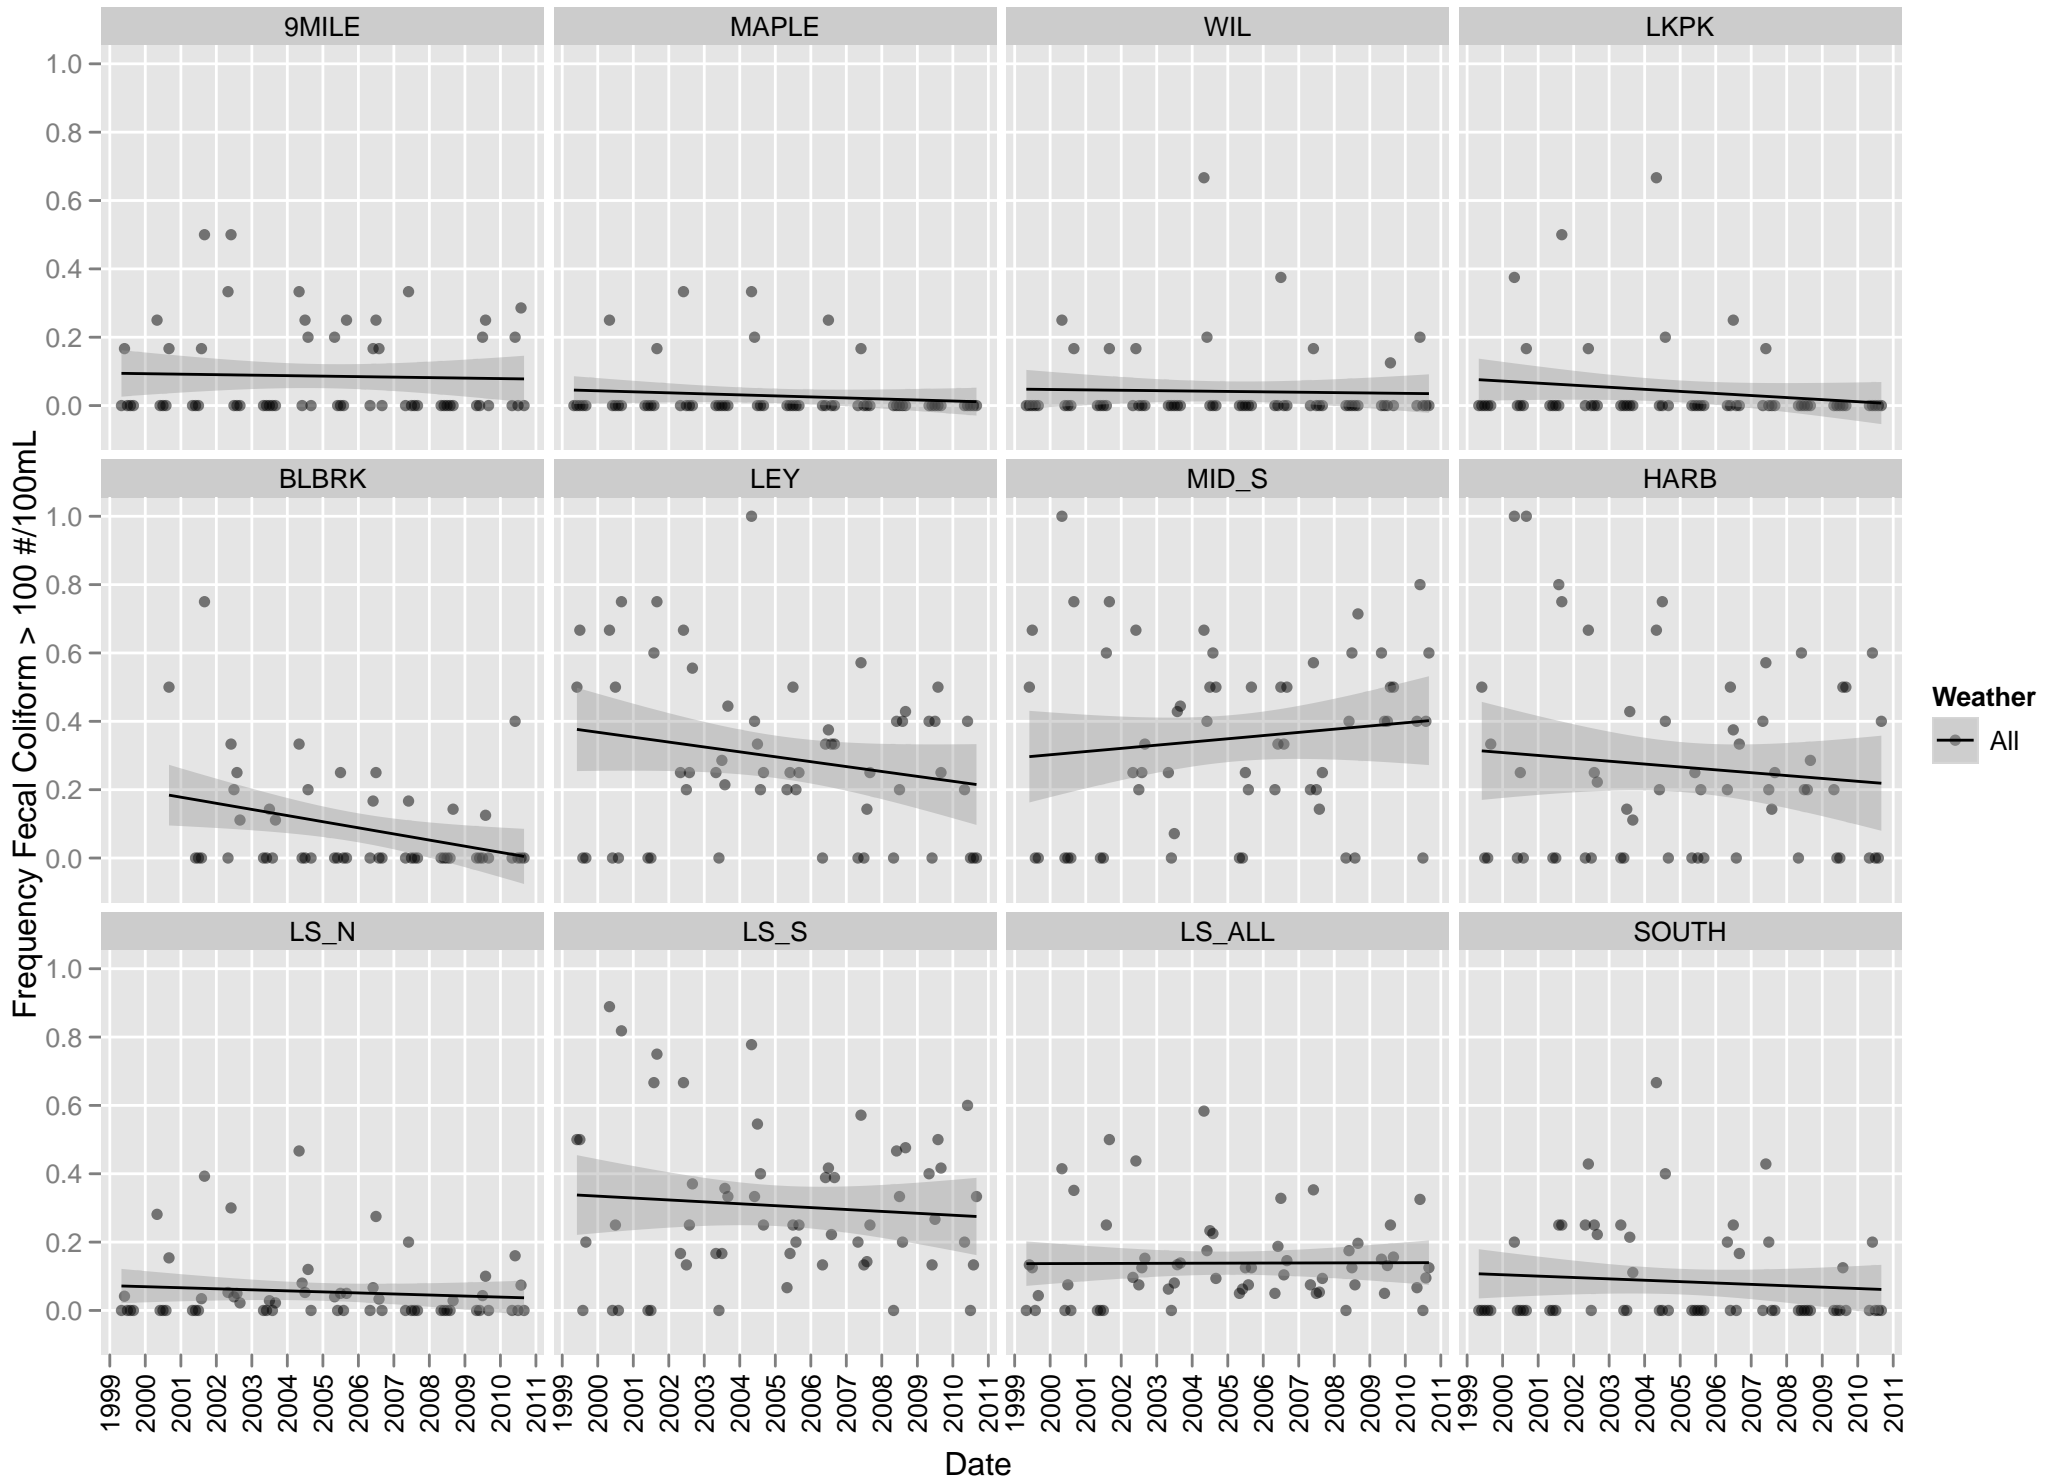

Monthly Fecal Coliform Geomean Dry and Wet Weather

Monthly Fecal Coliform Geomean All Weather and Precip-Adjusted

Monthly Fecal Coliform Geomean

All Weather

Monthly Frequency Fecal Coliform > 100 #/100mL Dry and Wet Weather

Monthly Frequency Fecal Coliform > 100 #/100mL

All Weather and Precip-Adjusted

Monthly Frequency Fecal Coliform > 100 #/100mL

All Weather

Monthly E. coli Geomean Dry and Wet Weather

Monthly E. coli Geomean

All Weather and Precip-Adjusted

Monthly E. coli Geomean

All Weather

Monthly Turbidity Geomean Dry and Wet Weather

Monthly Turbidity Geomean

All Weather and Precip-Adjusted

Monthly Turbidity Geomean All Weather

Monthly Secchi Depth Mean Dry and Wet Weather

Monthly Secchi Depth Mean

All Weather and Precip-Adjusted

Monthly Secchi Depth Mean

All Weather

Monthly Mean Frequency Secchi < 1.2 m Dry and Wet Weather

Monthly Mean Frequency Secchi < 1.2 m