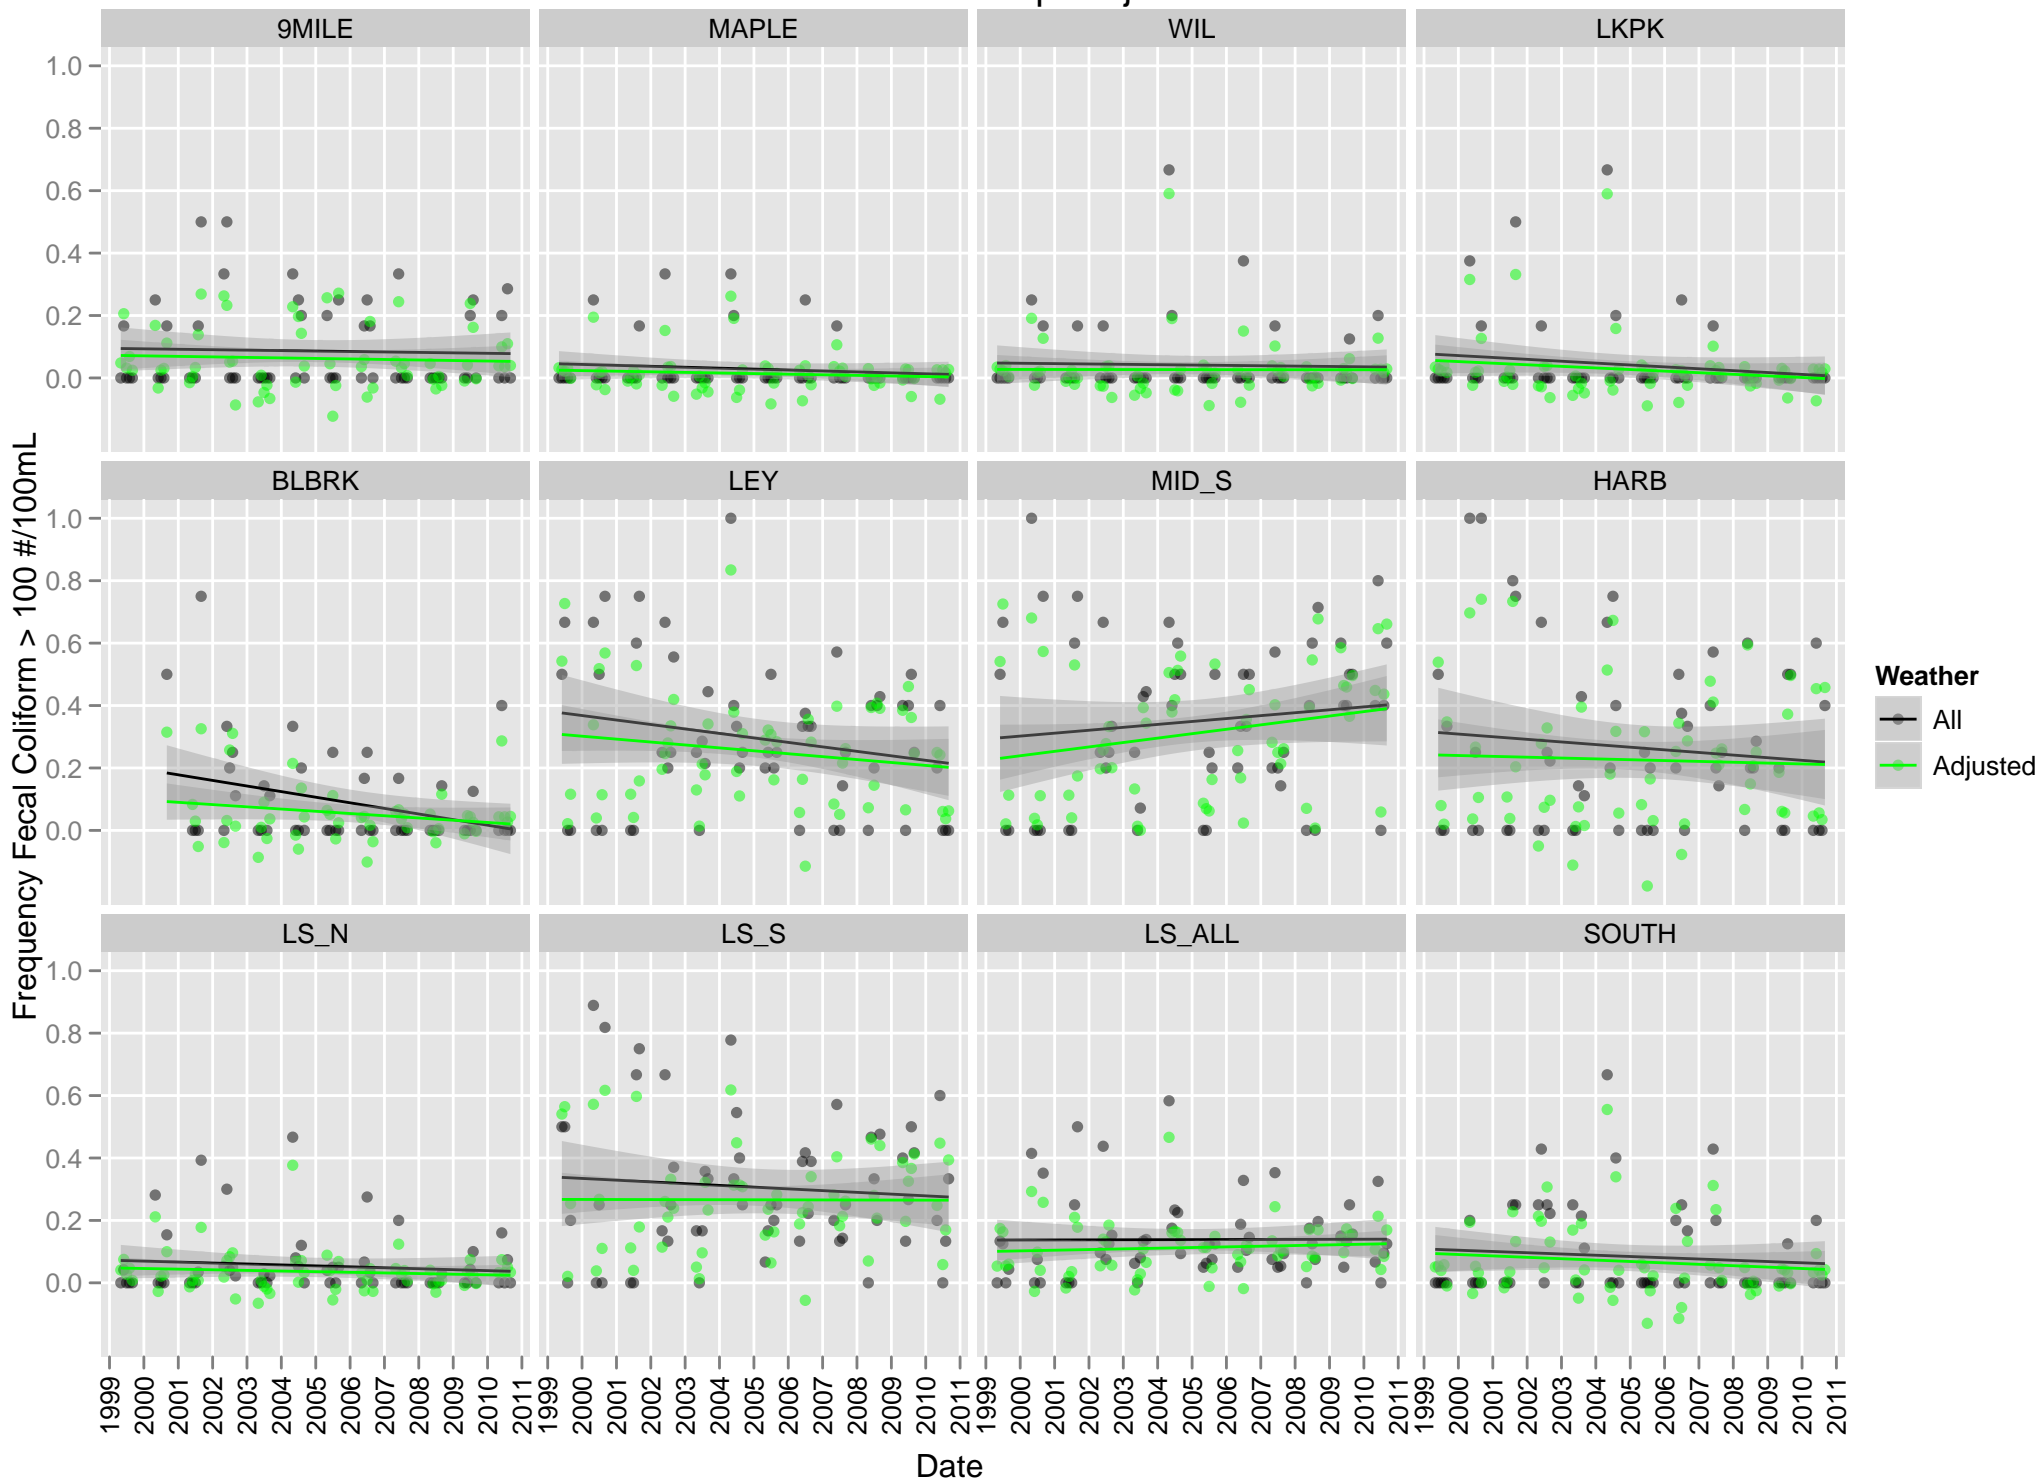

Monthly Fecal Coliform Geomean Dry and Wet Weather

Monthly Fecal Coliform Geomean All Weather and Precip-Adjusted

Monthly Fecal Coliform Geomean

All Weather

Monthly Frequency Fecal Coliform > 100 #/100mL Dry and Wet Weather

Monthly Frequency Fecal Coliform > 100 #/100mL

All Weather and Precip-Adjusted

Monthly Frequency Fecal Coliform > 100 #/100mL

All Weather

Monthly E. coli Geomean Dry and Wet Weather

Monthly E. coli Geomean

All Weather and Precip-Adjusted

Monthly E. coli Geomean

All Weather

Monthly Turbidity Geomean Dry and Wet Weather

Monthly Turbidity Geomean

All Weather and Precip-Adjusted

Monthly Turbidity Geomean All Weather

Monthly Secchi Depth Mean Dry and Wet Weather

Monthly Secchi Depth Mean

All Weather and Precip-Adjusted

Monthly Secchi Depth Mean

All Weather

Monthly Mean Frequency Secchi < 1.2 m Dry and Wet Weather

Monthly Mean Frequency Secchi < 1.2 m