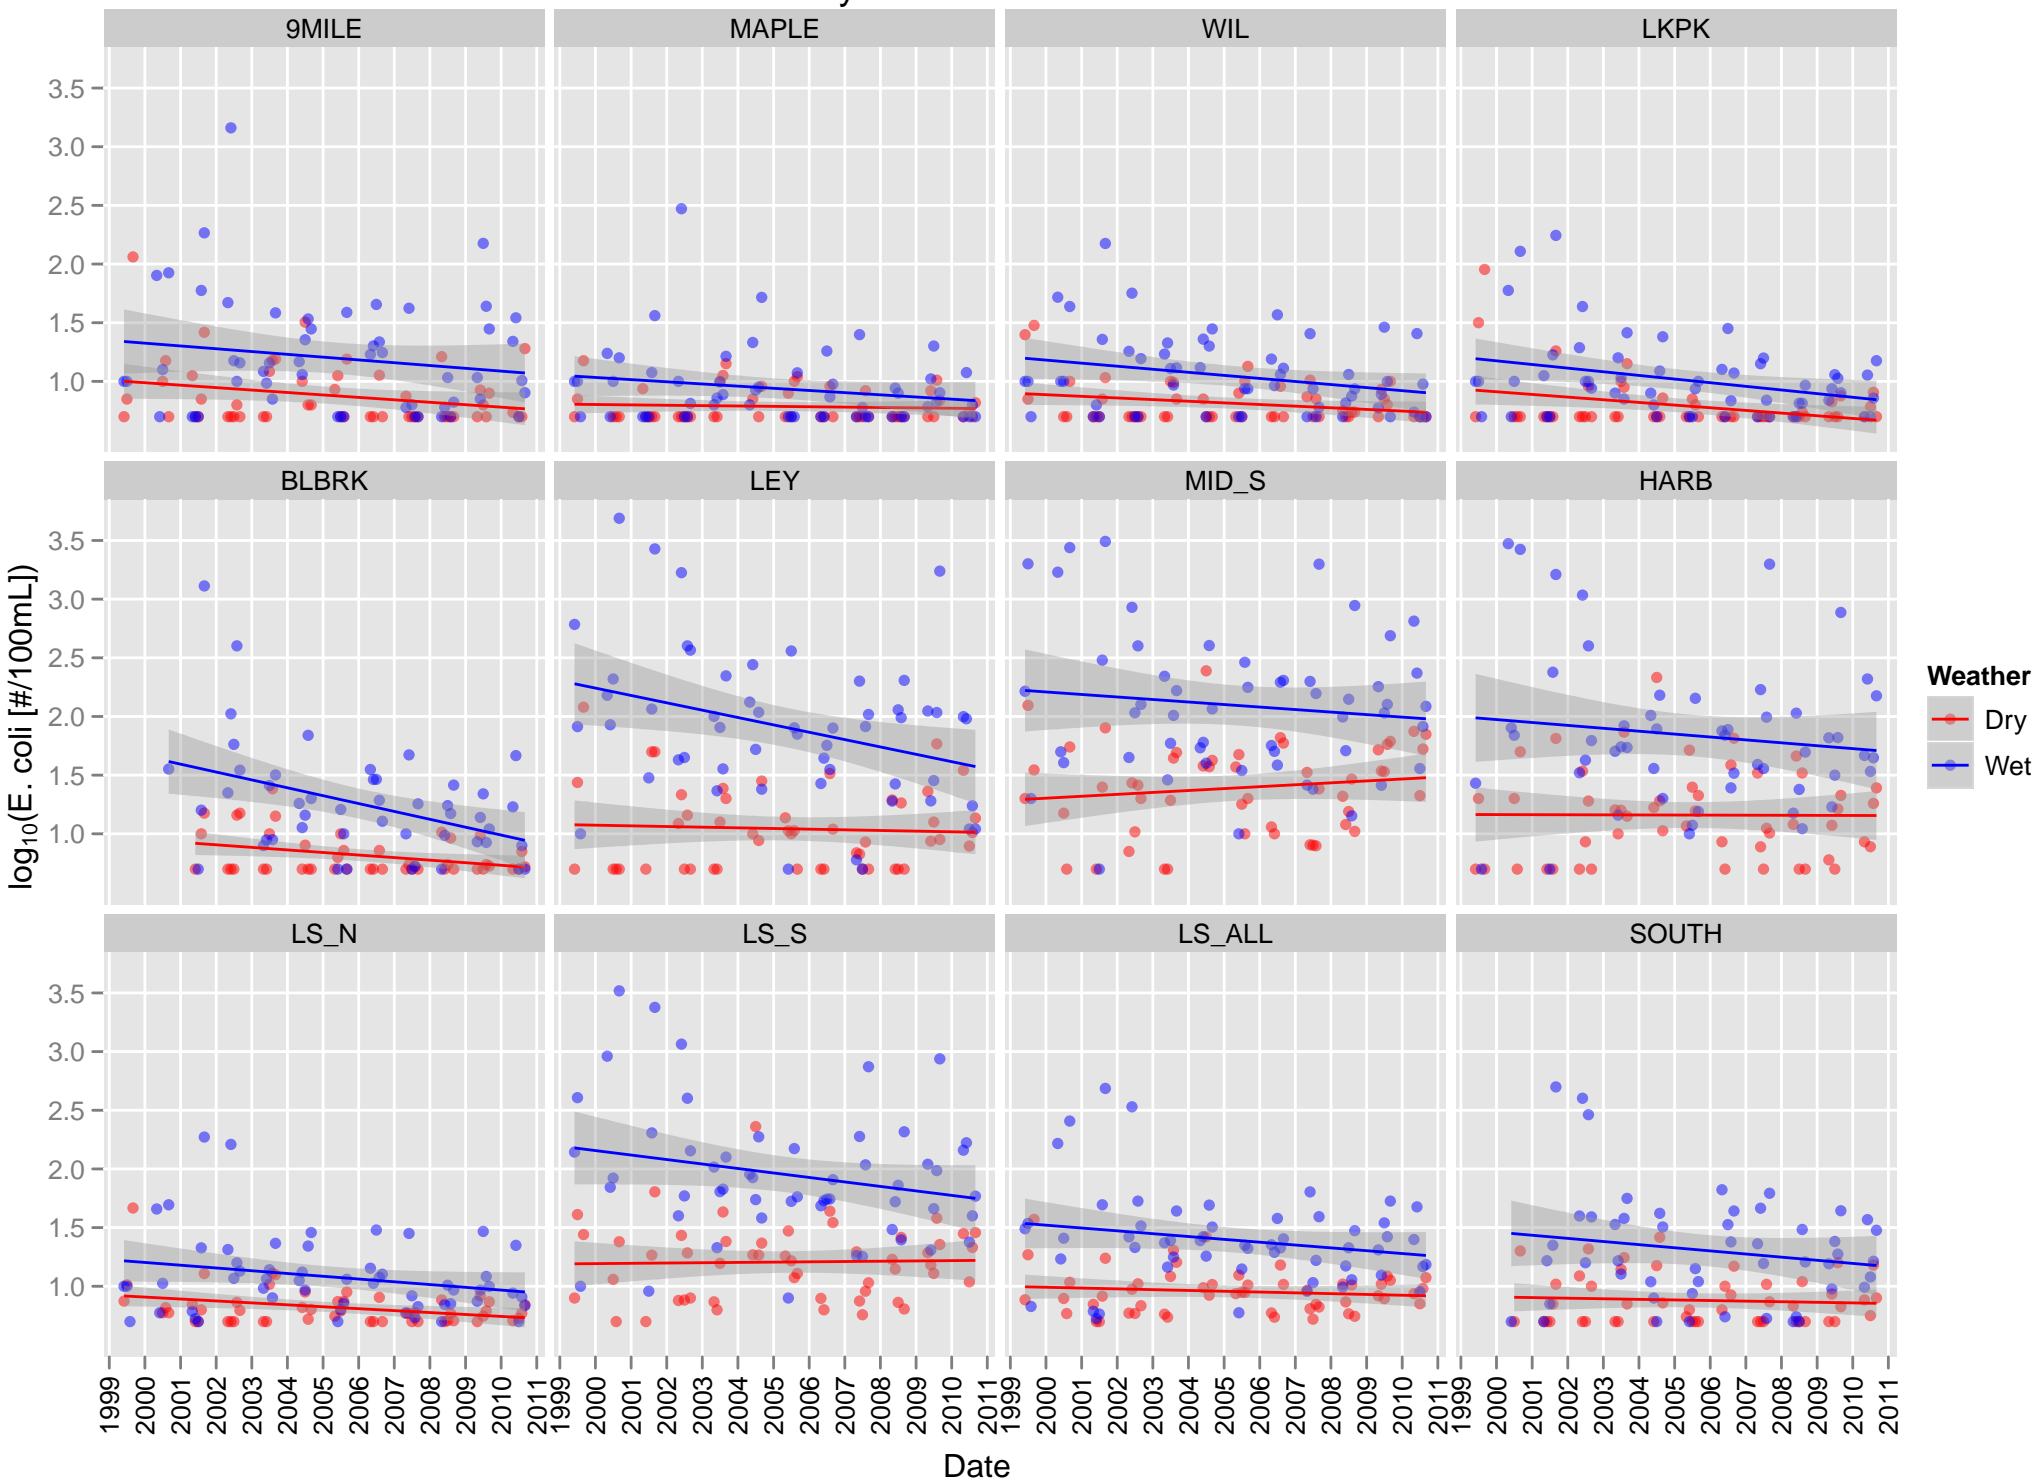

Monthly Fecal Coliform Geomean Dry and Wet Weather

Monthly Fecal Coliform Geomean All Weather and Precip-Adjusted

Monthly Fecal Coliform Geomean

All Weather

Monthly Frequency Fecal Coliform > 100 #/100mL Dry and Wet Weather

Monthly Frequency Fecal Coliform > 100 #/100mL

All Weather and Precip-Adjusted

Monthly Frequency Fecal Coliform > 100 #/100mL

All Weather

Monthly E. coli Geomean Dry and Wet Weather

Monthly E. coli Geomean

All Weather and Precip-Adjusted

Monthly E. coli Geomean

All Weather

Monthly Turbidity Geomean Dry and Wet Weather

Monthly Turbidity Geomean

All Weather and Precip-Adjusted

Monthly Turbidity Geomean All Weather

Monthly Secchi Depth Mean Dry and Wet Weather

Monthly Secchi Depth Mean

All Weather and Precip-Adjusted

Monthly Secchi Depth Mean

All Weather

Monthly Mean Frequency Secchi < 1.2 m Dry and Wet Weather

Monthly Mean Frequency Secchi < 1.2 m